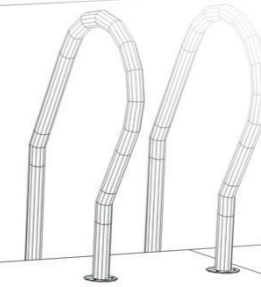

MERIDIEN

create your garden

CREA SQUARE

puff upholstery
available in
90785 grey
90786 anthracite
90787 green
H:43 W:43 D:43

MERIDIEN 90796
platform 2 seater R with teak with 3 cushions, matt carbon
H:83 W:165 D:80 SH:40 SD:55

MERIDIEN 90797
platform 2 seater L with teak with 3 cushions, matt carbon
H:83 W:165 D:80 SH:40 SD:55

MERIDIEN 90798
platform center with 2 cushions
matt carbon
H:83 W:65 D:80 SH:40 SD:55

MERIDIEN 90799
platform corner with 3 cushions
matt carbon
H:83 W:80 D:80 SH:40 SD:55

MERIDIEN 90800
platform coffee/corner table with teak
matt carbon
H:27 W:79 L:79