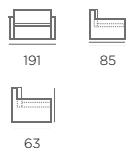

10673-8-70 Pomona 3 seater sofa