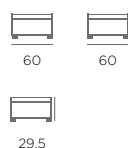

10677-8-70 Pomona Footstool