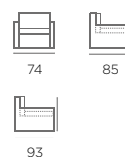

10671-8-70 Pomona Armchair