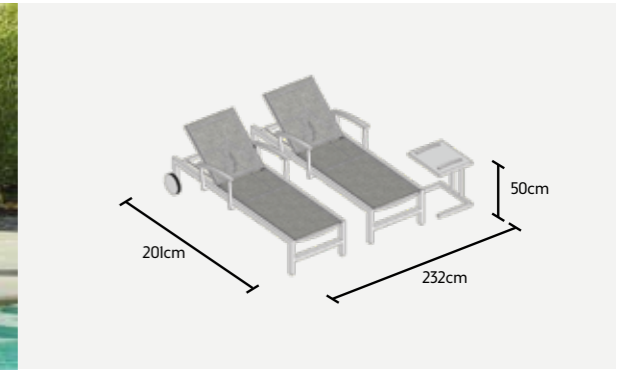

ANABEL SUN LOUNGER

ANABEL SUN LOUNGER OVERVIEW

MEASUREMENTS REPRESENT THE SIZE WITH 20CM BETWEEN ELEMENTS

SUN LOUNGERS

LIFE PROTECTION COVER 3I

ANABEL COMBINATIONS

LAVA

FRAME

CUSHIONS

ALL INFORMATION ON THE CUSHIONS CAN BE FOUND AT THE END OF THE CATALOGUE

ELEMENTS

SUN LOUNGER

ANABEL
L201 x W76 x H35 cm

SIDE TABLE

EASY
L40 x W50 x H50 cm

ALL WEATHER