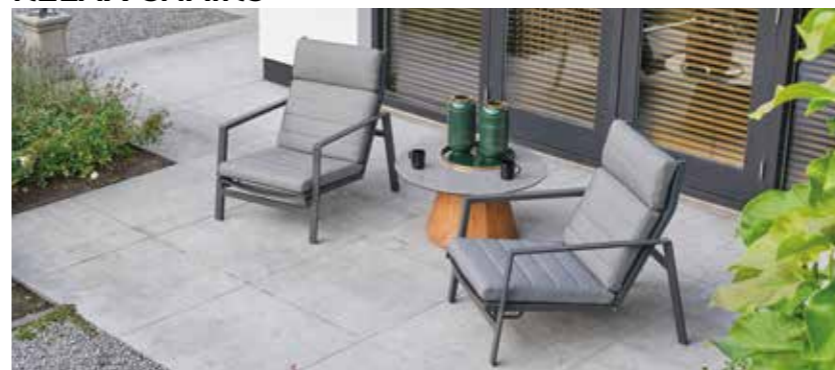

RELAX CHAIRS

DIAMOND DECO CUSHION 35x45 cm - 2x

BONDI COMBINATIONS

LAVA

FRAME

LAVA ALUMINIUM

CUSHIONS

WHITE

FRAME

WHITE ALUMINIUM

ALL INFORMATION ON THE CUSHIONS CAN BE FOUND AT THE END OF THE CATALOGUE

ELEMENTS

RELAX CHAIR

BONDI
L66x D86 x H92 cm

RECOMMENDED MAINTENANCE PRODUCTS

ALL INFORMATION ON MATERIALS AND MAINTENANCE CAN BE FOUND AT THE END OF THE CATALOGUE