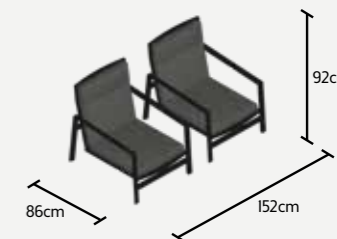

RELAX CHAIRS