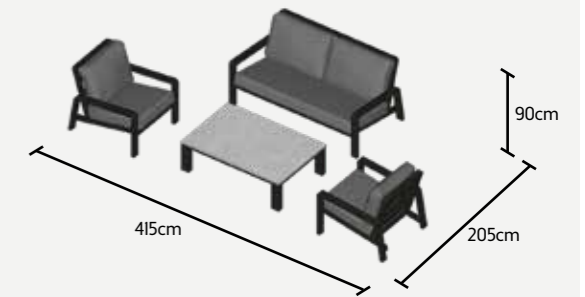

LOUNGE SET

LIFE PROTECTION COVER 29
DIAMOND DECO CUSHION 35x45 cm - 4x

BOSTON COMBINATIONS

LAVA

FRAME

LAVA ALUMINIUM

WHITE

FRAME

WHITE ALUMINIUM

TABLE TOP

ALL INFORMATION ABOUT THE TABLE TOPS CAN BE FOUND AT THE END OF THE CATALOGUE

TEAK

ROBUST TEAK - CONCEPT

GREY TEAK - CONCEPT

CERAMIC

CONCRETE LOOK CERAMIC

SPRAYSTONE

BLACK SPRAYSTONE

CUSHIONS

ALL INFORMATION ON THE CUSHIONS CAN BE FOUND AT THE END OF THE CATALOGUE

ELEMENTS

BENCH

BOSTON
L175 x D100 x H90 cm

ARMCHAIR

BOSTON
L85 x D100 x H90 cm

FOOTSTOOL

BOSTON
L69 x D69 x H40 cm

COFFEE TABLE

CONCEPT
L140 x D75 x H37 cm

COFFEE TABLE

PRIMAVERA
L140 x D75 x H39 cm

The armchair and bench come with a gas pump operated adjustable back rest. The back rests of the bench can be positioned separately.

RECOMMENDED MAINTENANCE PRODUCTS

ALL INFORMATION ON MATERIALS AND MAINTENANCE CAN BE FOUND AT THE END OF THE CATALOGUE