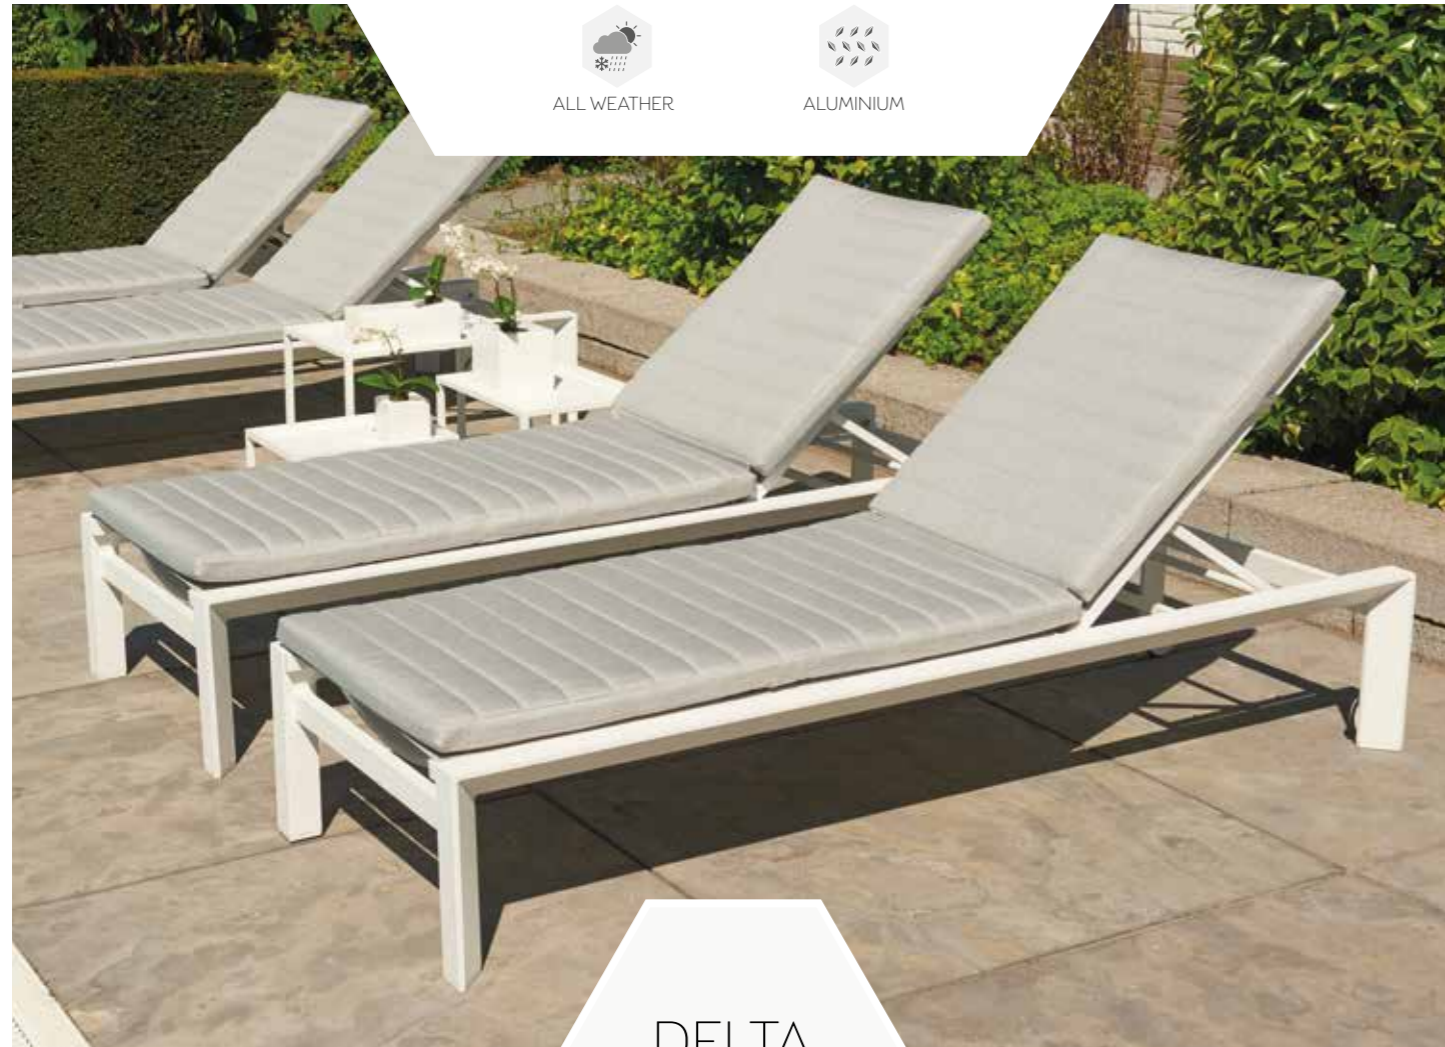

DELTA SUN LOUNGER

ALL WEATHER

ALUMINIUM

DELTA
SUN LOUNGER HIGH

ALL WEATHER

ALUMINIUM

DELTA
SUN LOUNGER

DELTA SUN LOUNGER SET

MEASUREMENTS REPRESENT THE SIZE WITH 20CM BETWEEN ELEMENTS

SUN LOUNGER HIGH

LIFE PROTECTION COVER 31
SUN LOUNGER CUSHION - 2x

SUN LOUNGER

LIFE PROTECTION COVER 31
SUN LOUNGER CUSHION - 2x

DELTA SUN LOUNGER OVERVIEW

DELTA COMBINATIONS

LAVA		QR CODE	WHITE		QR CODE
FRAME	SEATING		FRAME	SEATING	
LAVA ALUMINIUM	CARBON ALL WEATHER		WHITE ALUMINIUM	MOUSE GREY ALL WEATHER	

CUSHIONS

ALL INFORMATION ON THE CUSHIONS CAN BE FOUND AT THE END OF THE CATALOGUE

ELEMENTS

SUN LOUNGER HIGH	SUN LOUNGER
DELTA L202 x W72 x H40 cm	DELTA L200 x W72 x H35 cm

RECOMMENDED MAINTENANCE PRODUCTS

ALL INFORMATION ON MATERIALS AND MAINTENANCE CAN BE FOUND AT THE END OF THE CATALOGUE