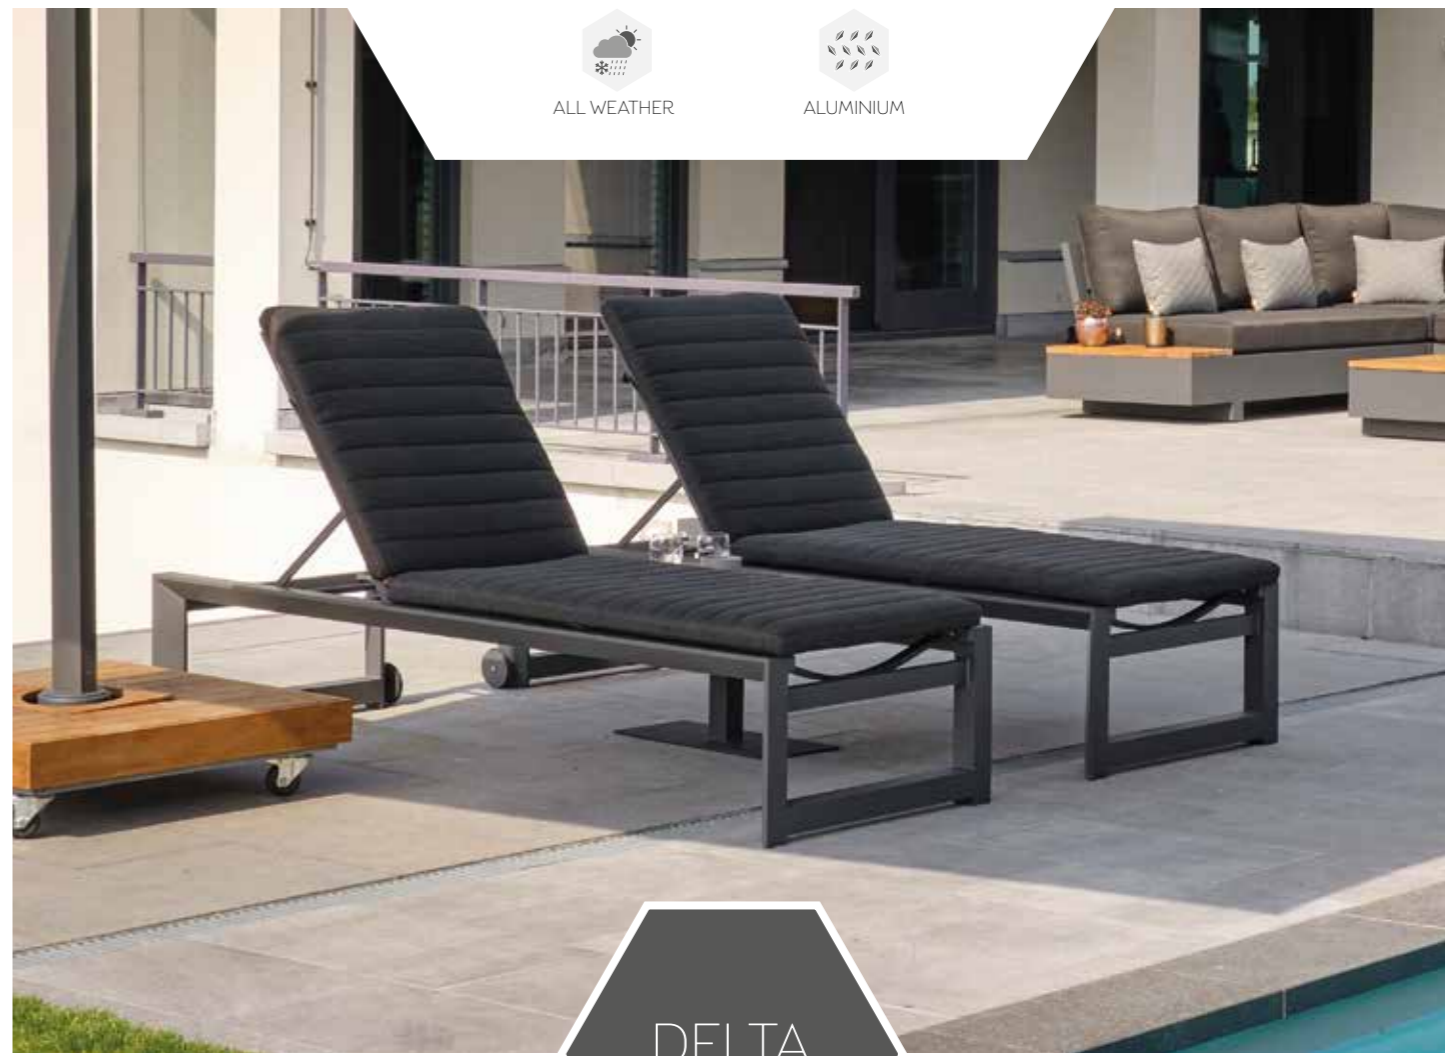

DELTA SUN LOUNGER

ALL WEATHER

ALUMINIUM

DELTA
SUN LOUNGER HIGH

ALL WEATHER

ALUMINIUM

DELTA
SUN LOUNGER

DELTA SUN LOUNGER SET

MEASUREMENTS REPRESENT THE SIZE WITH 20CM BETWEEN ELEMENTS

SUN LOUNGER HIGH

LIFE PROTECTION COVER 31
SUN LOUNGER CUSHION - 2x

SUN LOUNGER

LIFE PROTECTION COVER 31
SUN LOUNGER CUSHION - 2x

DELTA SUN LOUNGER OVERVIEW