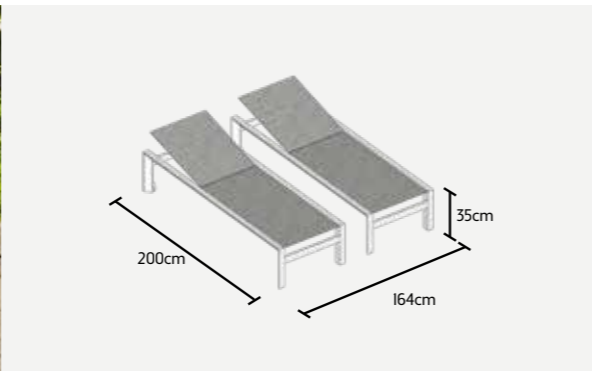

MEASUREMENTS REPRESENT THE SIZE WITH 20CM BETWEEN ELEMENTS

SUN LOUNGER HIGH

LIFE PROTECTION COVER 31
SUN LOUNGER CUSHION - 2x

SUN LOUNGER

LIFE PROTECTION COVER 31
SUN LOUNGER CUSHION - 2x

DELTA SUN LOUNGER OVERVIEW

ELEMENTS

SUN LOUNGER HIGH	SUN LOUNGER
DELTA L202 x W72 x H40 cm	DELTA L200 x W72 x H35 cm

RECOMMENDED MAINTENANCE PRODUCTS

ALL INFORMATION ON MATERIALS AND MAINTENANCE CAN BE FOUND AT THE END OF THE CATALOGUE