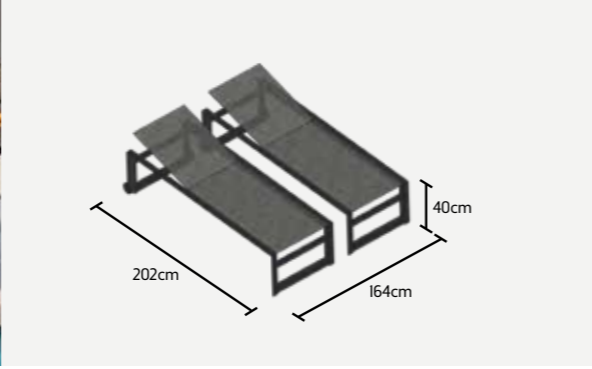

MEASUREMENTS REPRESENT THE SIZE WITH 20CM BETWEEN ELEMENTS

SUN LOUNGER HIGH

LIFE PROTECTION COVER 31
SUN LOUNGER CUSHION - 2x

SUN LOUNGER

LIFE PROTECTION COVER 31
SUN LOUNGER CUSHION - 2x

DELTA SUN LOUNGER OVERVIEW

ELEMENTS

SUN LOUNGER HIGH	SUN LOUNGER
DELTA L202 x W72 x H40 cm	DELTA L200 x W72 x H35 cm

RECOMMENDED MAINTENANCE PRODUCTS

ALL INFORMATION ON MATERIALS AND MAINTENANCE CAN BE FOUND AT THE END OF THE CATALOGUE