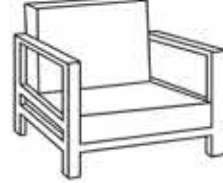

Grey spraystone

Mousegrey glass

Natural teak*

Black spraystone

Ceramic concrete look

3 seat bench
210x86x66 cm

2 seat bench left/right
63x86x66 cm

2 seat extension
156x86x66 cm

Extension
78x86x66 cm

Corner
86x86x66 cm

Chair 94x86x66 cm

Poof
78 x78x41 cm

Jewel table with 3 tabletops
(only glass and spraystone)
108x72x41 cm

Easy sidetable
50x40x44 cm

Serving tray
60x47 cm

As option:
Concept coffeetable