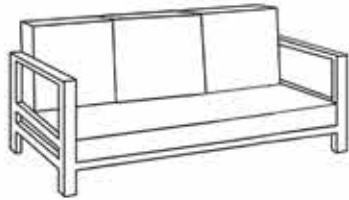

Grey spraystone

Mousegrey glass

Natural teak*

Black spraystone

Ceramic concrete look

3 seat bench
210x86x66 cm

2 seat bench left/right
63x86x66 cm

2 seat extension
156x86x66 cm

Extension
78x86x66 cm

Corner
86x86x66 cm

Chair 94x86x66 cm

Poof
78 x78x41 cm

Jewel table with 3 tabletops
(only glass and spraystone)
108x72x41 cm

Easy sidetable
50x40x44 cm

Serving tray
60x47 cm

As option:
Concept coffeetable