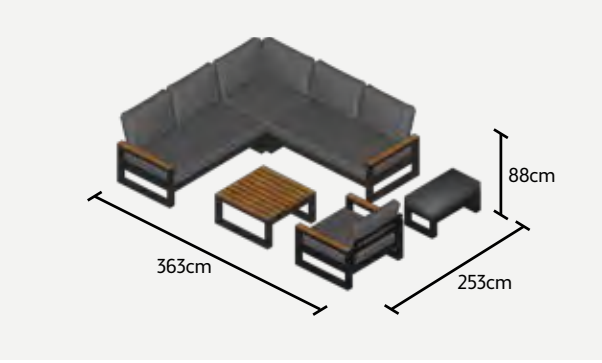

MEASUREMENTS REPRESENT THE SIZE WITH 20CM BETWEEN THE ELEMENTS

CORNER SET

LIFE PROTECTION COVER 06 + 08 + 33
DIAMOND DECO CUSHION 35x45 cm - 5x

CORNER SET WITH SIDE TABLES

LIFE PROTECTION COVER 08 + 33
DIAMOND DECO CUSHION 35x45 cm - 5x

OPEN BENCH LEFT

SOHO
L180 x D90 x H88 cm

OPEN BENCH RIGHT

SOHO
L180 x D90 x H88 cm

BENCH LEFT

SOHO
L163 x D90 x H88 cm

BENCH RIGHT

SOHO
L163 x D90 x H88 cm

CORNER

SOHO
L90 x D90 x H88 cm

ARMCHAIR

SOHO
L95 x D90 x H88 cm

2-SEATER BENCH

SOHO
L171 x D90 x H88 cm

CHAISE LEFT

SOHO
L193 x D90 x H88 cm

SIDE TABLE

GILI
L33 x W33 x H30 cm

SIDE TABLE

GILI
L33 x W33 x H40 cm

SIDE TABLE

GILI
L33 x W33 x H50 cm

RECOMMENDED MAINTENANCE PRODUCTS

ALL INFORMATION ON MATERIALS AND MAINTENANCE CAN BE FOUND AT THE END OF THE CATALOGUE