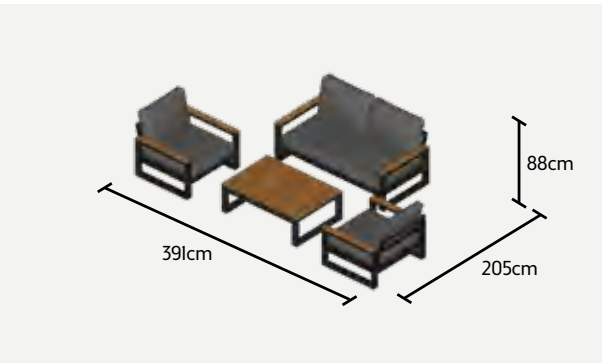

MEASUREMENTS REPRESENT THE SIZE WITH 20CM BETWEEN THE ELEMENTS

CORNER SET

LIFE PROTECTION COVER 06 + 08 + 33
DIAMOND DECO CUSHION 35x45 cm - 5x

CORNER SET WITH SIDE TABLES

LIFE PROTECTION COVER 08 + 33
DIAMOND DECO CUSHION 35x45 cm - 5x

LOUNGE SET

LIFE PROTECTION COVER 2 x 06 + 07 + 32
DIAMOND DECO CUSHION 35x45 cm - 4x

CHAISE RIGHT AND BENCH LEFT

LIFE PROTECTION COVER 15
DIAMOND DECO CUSHION 35x45 cm - 4x

SOHO LOUNGE OVERVIEW

COMBINATIONS

OPEN BENCH LEFT

SOHO
L180 x D90 x H88 cm

OPEN BENCH RIGHT

SOHO
L180 x D90 x H88 cm

BENCH LEFT

SOHO
L163 x D90 x H88 cm

BENCH RIGHT

SOHO
L163 x D90 x H88 cm

SIDE TABLE

GILI
L33 x W33 x H30 cm

SIDE TABLE

GILI
L33 x W33 x H40 cm

SIDE TABLE

GILI
L33 x W33 x H50 cm

RECOMMENDED MAINTENANCE PRODUCTS

ALL INFORMATION ON MATERIALS AND MAINTENANCE CAN BE FOUND AT THE END OF THE CATALOGUE