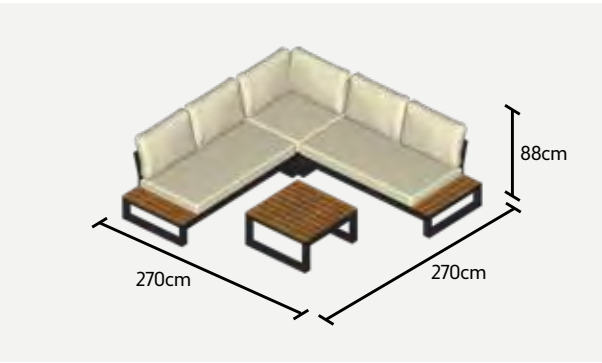

MEASUREMENTS REPRESENT THE SIZE WITH 20CM BETWEEN THE ELEMENTS

CORNER SET

LIFE PROTECTION COVER 06 + 08 + 33
DIAMOND DECO CUSHION 35x45 cm - 5x

CORNER SET WITH SIDE TABLES

LIFE PROTECTION COVER 08 + 33
DIAMOND DECO CUSHION 35x45 cm - 5x

OPEN BENCH LEFT

SOHO
L180 x D90 x H88 cm

OPEN BENCH RIGHT

SOHO
L180 x D90 x H88 cm

BENCH LEFT

SOHO
L163 x D90 x H88 cm

BENCH RIGHT

SOHO
L163 x D90 x H88 cm

CORNER

SOHO
L90 x D90 x H88 cm

ARMCHAIR

SOHO
L95 x D90 x H88 cm

2-SEATER BENCH

SOHO
L171 x D90 x H88 cm

CHAISE LEFT

SOHO
L193 x D90 x H88 cm

SIDE TABLE

GILI
L33 x W33 x H30 cm

SIDE TABLE

GILI
L33 x W33 x H40 cm

SIDE TABLE

GILI
L33 x W33 x H50 cm

RECOMMENDED MAINTENANCE PRODUCTS

ALL INFORMATION ON MATERIALS AND MAINTENANCE CAN BE FOUND AT THE END OF THE CATALOGUE