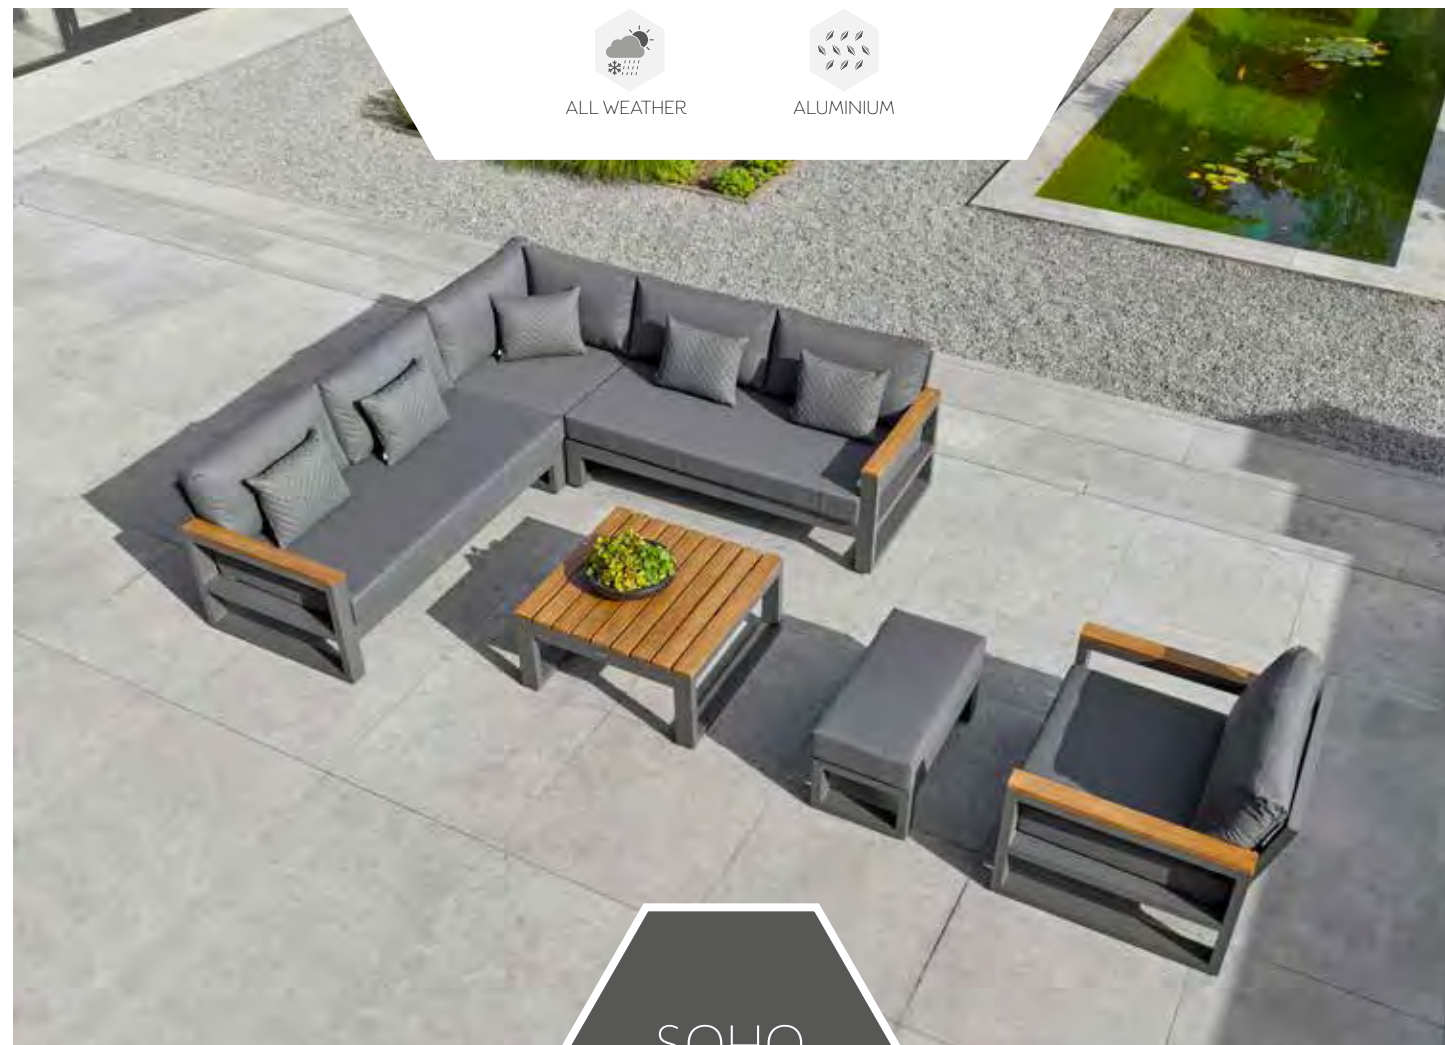

SOHO LOUNGE

The mark of responsible forestry

ALL WEATHER

ALUMINIUM

SOHO
CORNER SET

ALL WEATHER

ALUMINIUM

SOHO
CORNER SET WITH SIDE TABLES

ALL WEATHER

ALUMINIUM

SOHO
LOUNGE SET

ALL WEATHER

ALUMINIUM

SOHO

CHAISE AND BENCH

SOHO LOUNGE SETS

MEASUREMENTS REPRESENT THE SIZE WITH 20CM BETWEEN THE ELEMENTS

CORNER SET

LIFE PROTECTION COVER 06 + 08 + 33
DIAMOND DECO CUSHION 35x45 cm - 5x

CORNER SET WITH SIDE TABLES

LIFE PROTECTION COVER 08 + 33
DIAMOND DECO CUSHION 35x45 cm - 5x