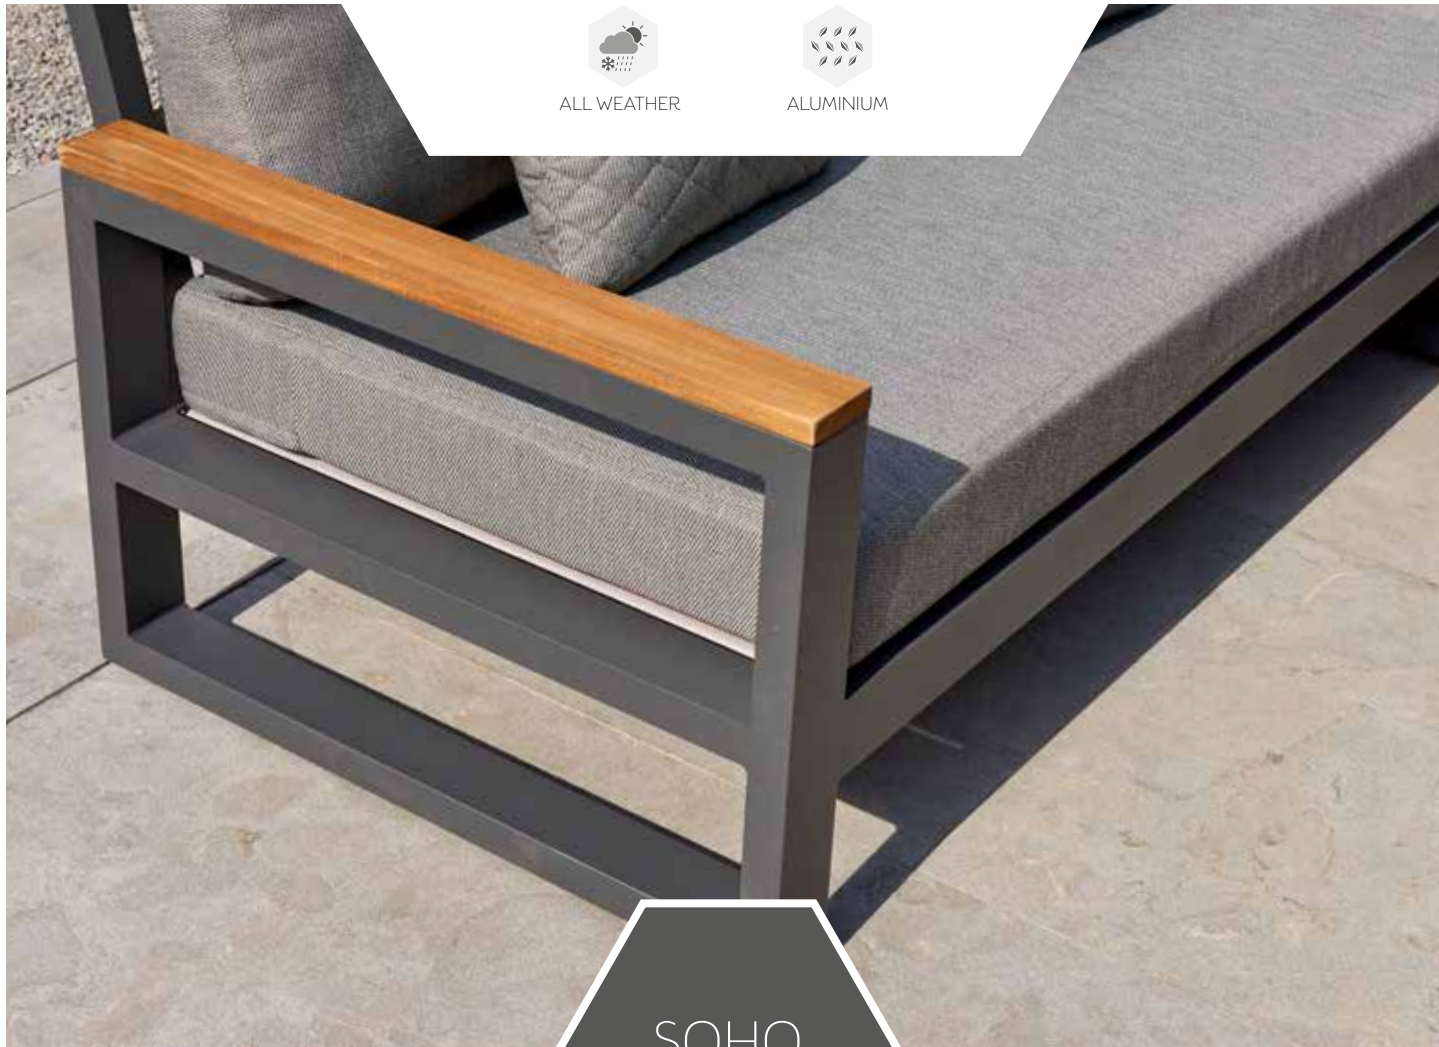

SOHO LOUNGE

The mark of responsible forestry

ALL WEATHER

ALUMINIUM

SOHO
CORNER SET

ALL WEATHER

ALUMINIUM

SOHO
CORNER SET WITH SIDE TABLES

ALL WEATHER

ALUMINIUM

SOHO
LOUNGE SET

ALL WEATHER

ALUMINIUM

SOHO

CHAISE AND BENCH

SOHO LOUNGE SETS