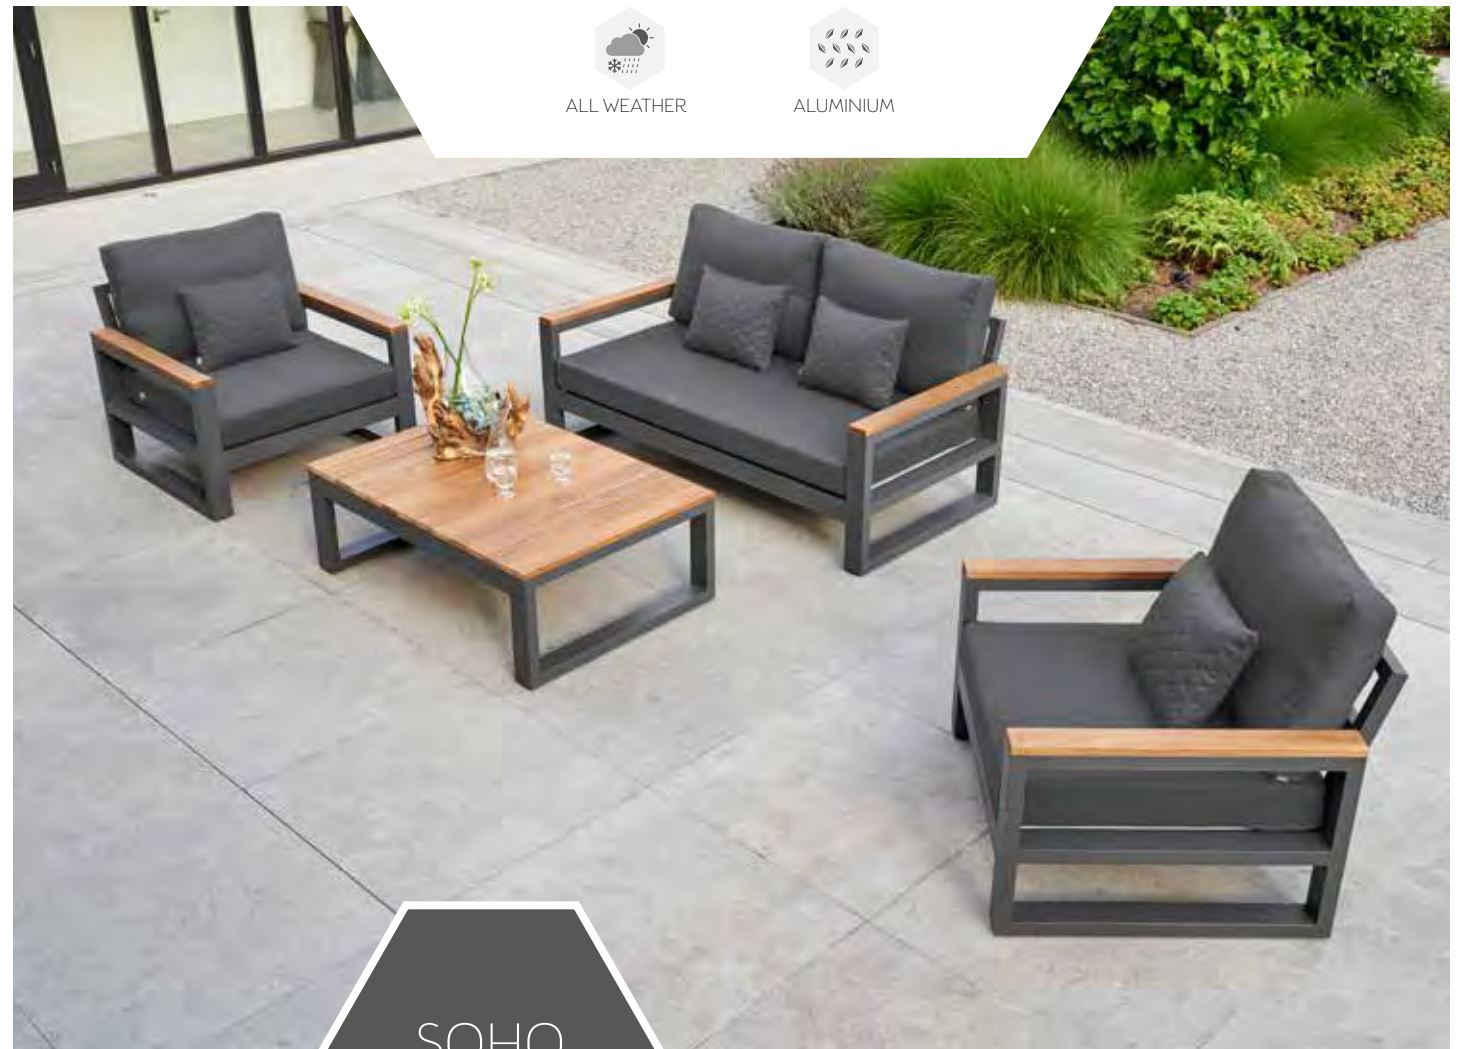

SOHO LOUNGE

The mark of responsible forestry

ALL WEATHER

ALUMINIUM

SOHO
CORNER SET

ALL WEATHER

ALUMINIUM

SOHO
CORNER SET WITH SIDE TABLES

ALL WEATHER

ALUMINIUM

SOHO
LOUNGE SET

ALL WEATHER

ALUMINIUM

SOHO

CHAISE AND BENCH

SOHO LOUNGE SETS