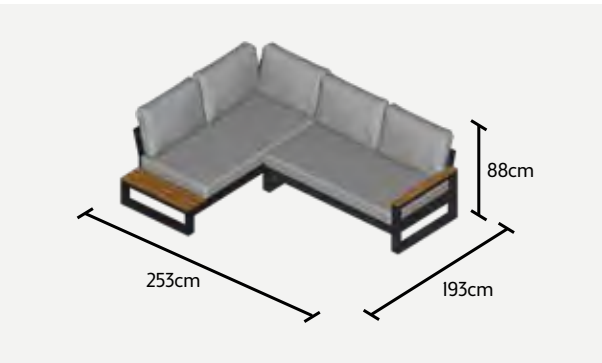

MEASUREMENTS REPRESENT THE SIZE WITH 20CM BETWEEN THE ELEMENTS

CORNER SET

LIFE PROTECTION COVER 06 + 08 + 33
DIAMOND DECO CUSHION 35x45 cm - 5x

CORNER SET WITH SIDE TABLES

LIFE PROTECTION COVER 08 + 33
DIAMOND DECO CUSHION 35x45 cm - 5x

LOUNGE SET

LIFE PROTECTION COVER 2 x 06 + 07 + 32
DIAMOND DECO CUSHION 35x45 cm - 4x

CHAISE RIGHT AND BENCH LEFT

LIFE PROTECTION COVER 15
DIAMOND DECO CUSHION 35x45 cm - 4x

SOHO LOUNGE OVERVIEW

COMBINATIONS

OPEN BENCH LEFT

SOHO
L180 x D90 x H88 cm

OPEN BENCH RIGHT

SOHO
L180 x D90 x H88 cm

BENCH LEFT

SOHO
L163 x D90 x H88 cm

BENCH RIGHT

SOHO
L163 x D90 x H88 cm