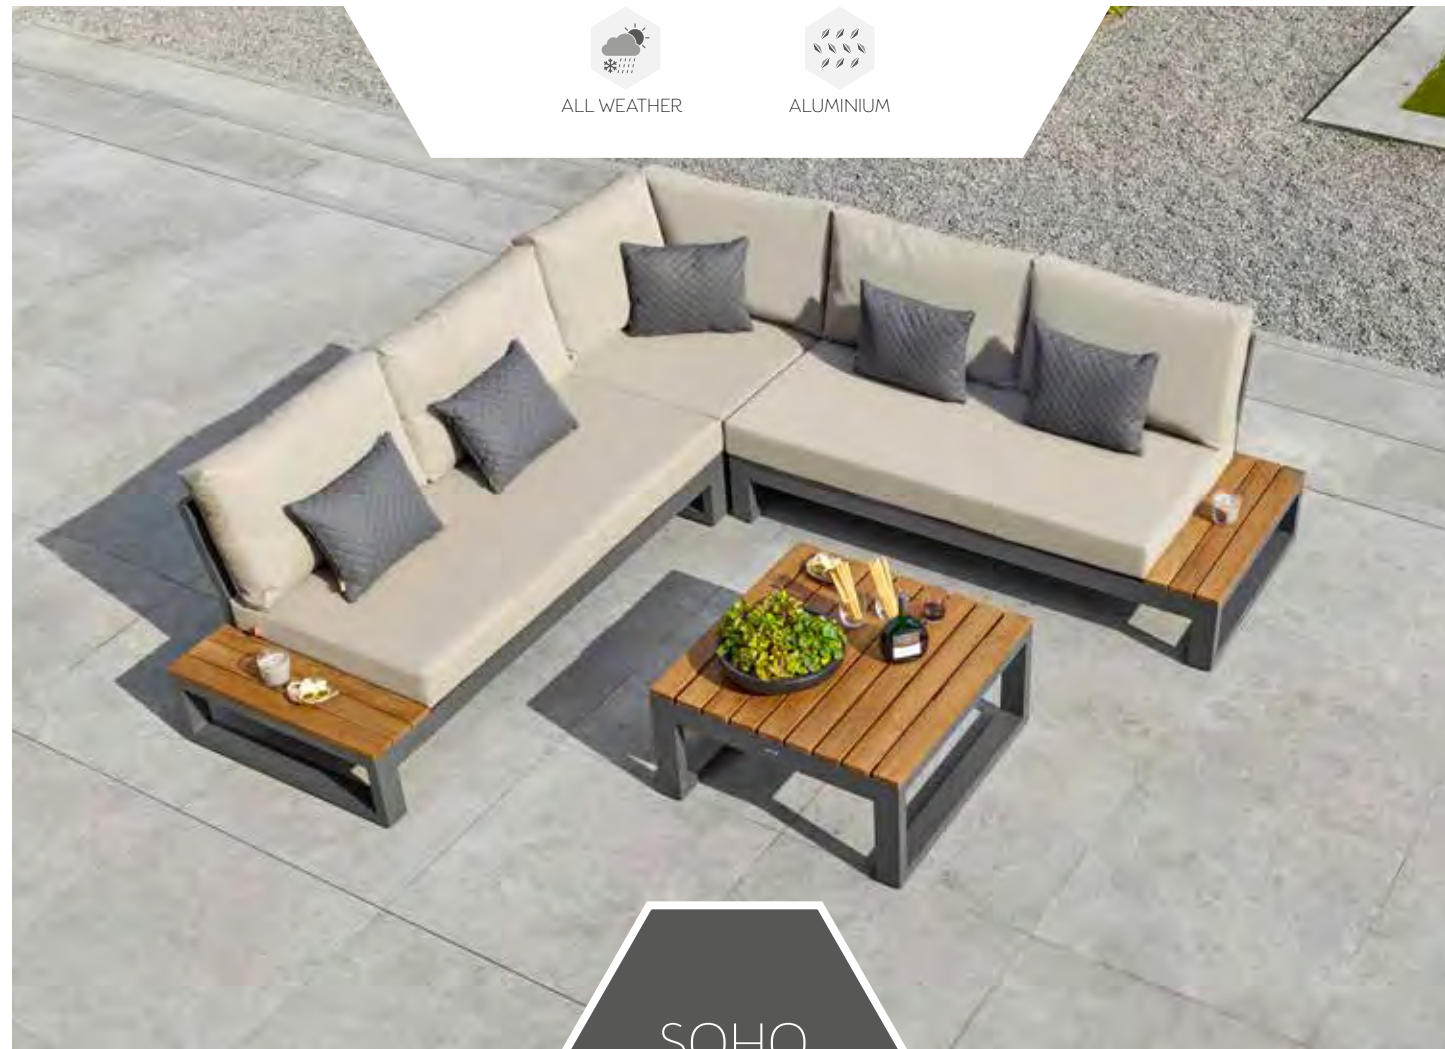

SOHO LOUNGE

The mark of responsible forestry

ALL WEATHER

ALUMINIUM

SOHO
CORNER SET

ALL WEATHER

ALUMINIUM

SOHO
CORNER SET WITH SIDE TABLES

ALL WEATHER

ALUMINIUM

SOHO
LOUNGE SET

ALL WEATHER

ALUMINIUM

SOHO

CHAISE AND BENCH

SOHO LOUNGE SETS