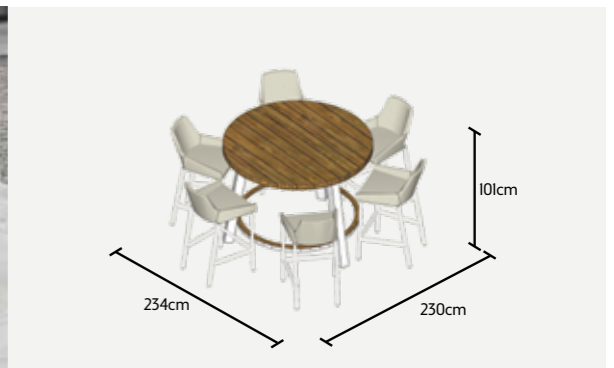

TEXAS WITH NUNA BAR CHAIRS

PROTECTION COVER ON TEAK IS NOT RECOMMENDED