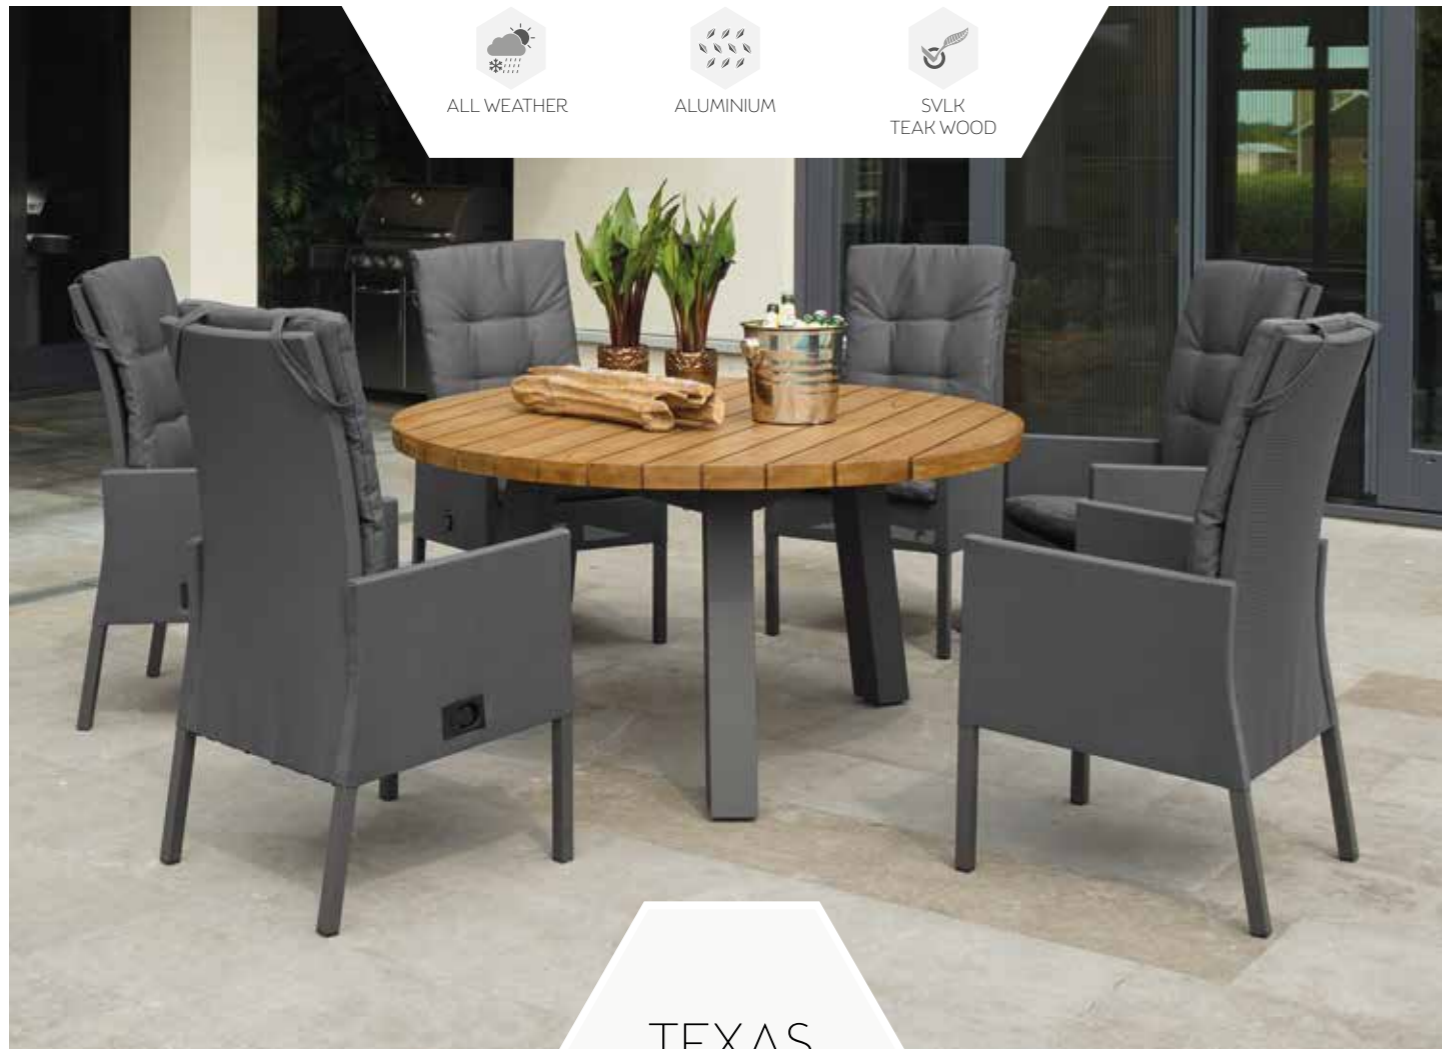

TEXAS DINING

ALL WEATHER

ALUMINIUM

SVLK
TEAK WOOD

TEXAS
DENVER CHAIR

ALL WEATHER

ALUMINIUM

SVLK
TEAK WOOD

TEXAS
ADJUSTABLE CARIBBEAN CHAIR

ALL WEATHER

ALUMINIUM

SVLK
TEAK WOOD

TEXAS
CANADA BAR CHAIR

ALL WEATHER

ALUMINIUM

SVLK
TEAK WOOD