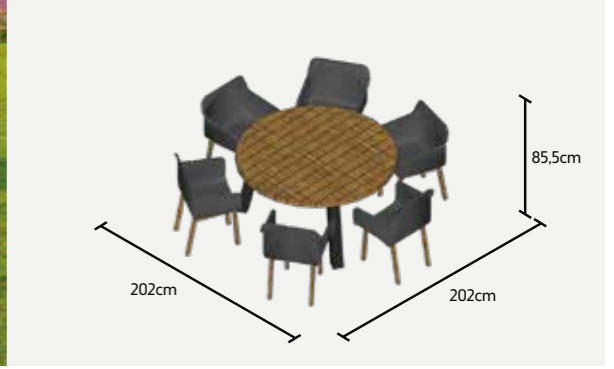

AVAILABLE
IN LAVA

TEXAS
CANADA BAR CHAIR

TEXAS DINING SETS

MEASUREMENTS REPRESENT
THE SIZE WHEN SEATED

TEXAS WITH DENVER CHAIRS

PROTECTION COVER ON TEAK IS NOT RECOMMENDED
DENVER CUSHION - 6x

TEXAS WITH ADJUSTABLE CARIBBEAN CHAIR

TEXAS BAR COMBINATIONS

<p>LAVA</p> <p>FRAME</p>  <p>LAVA ALUMINIUM</p> <p>TABLE TOP</p> <p>TEAK</p>  <p>ROBUST TEAK GREY TEAK</p>	<p>WHITE</p> <p>FRAME</p>  <p>WHITE ALUMINIUM</p>
---	---

ELEMENTS

<p>TABLE</p> <p>TEXAS Ø150 x H76 cm</p> 	<p>TABLE</p> <p>TEXAS Ø90 x H76 cm</p> 	<p>CHAIR</p> <p>DENVER L62 x D52 x H85,5 cm</p> 	<p>CHAIR</p> <p>PRIMAVERA L59 x D55 x H86 cm</p> 	<p>ADJUSTABLE CHAIR</p> <p>CARIBEAN L58 x D69 x H108 cm</p> 
--	---	--	---	--