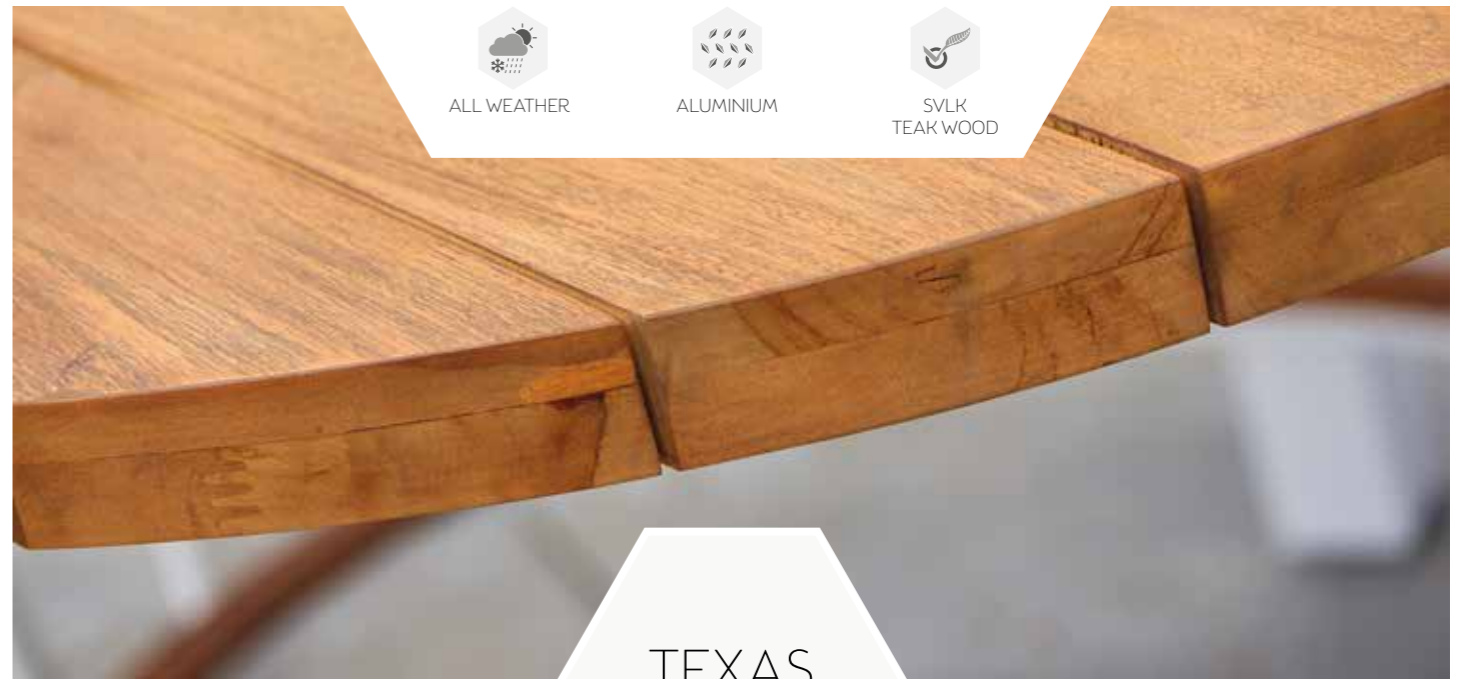

TEXAS DINING

ALL WEATHER

ALUMINIUM

SVLK
TEAK WOOD

TEXAS
DENVER CHAIR

ALL WEATHER

ALUMINIUM

SVLK
TEAK WOOD

TEXAS
ADJUSTABLE CARIBBEAN CHAIR

ALL WEATHER

ALUMINIUM

SVLK
TEAK WOOD

TEXAS
CANADA BAR CHAIR

ALL WEATHER

ALUMINIUM

SVLK
TEAK WOOD