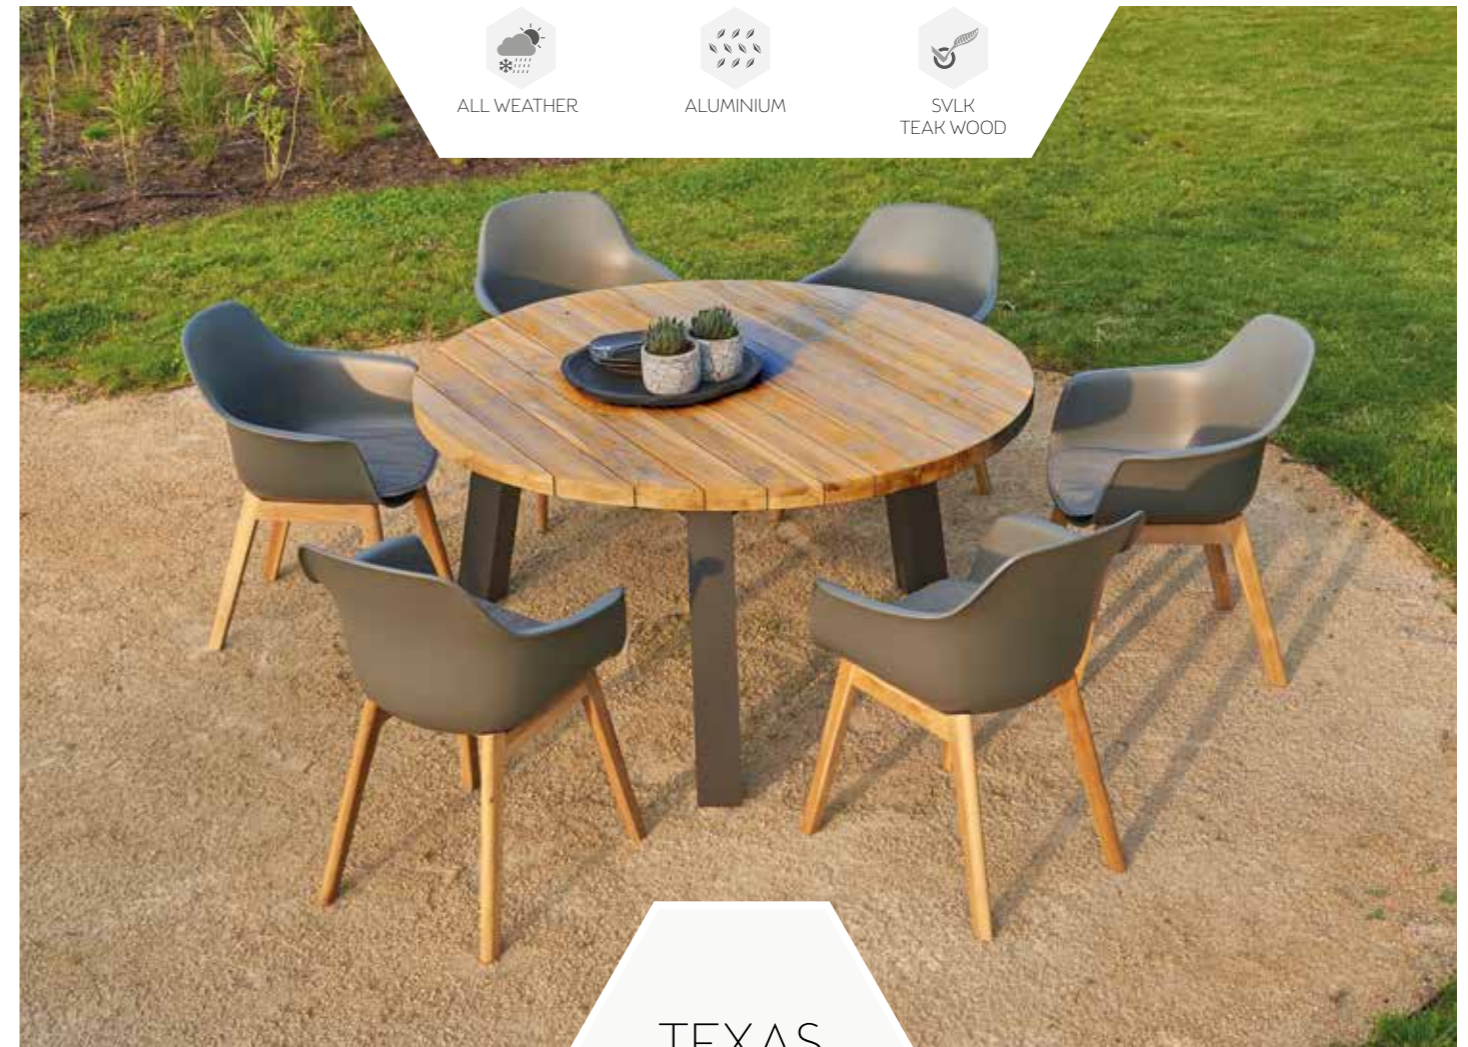

TEXAS DINING

ALL WEATHER

ALUMINIUM

SVLK
TEAK WOOD

TEXAS
DENVER CHAIR

ALL WEATHER

ALUMINIUM

SVLK
TEAK WOOD

TEXAS
ADJUSTABLE CARIBBEAN CHAIR

ALL WEATHER

ALUMINIUM

SVLK
TEAK WOOD

TEXAS
CANADA BAR CHAIR

ALL WEATHER

ALUMINIUM

SVLK
TEAK WOOD