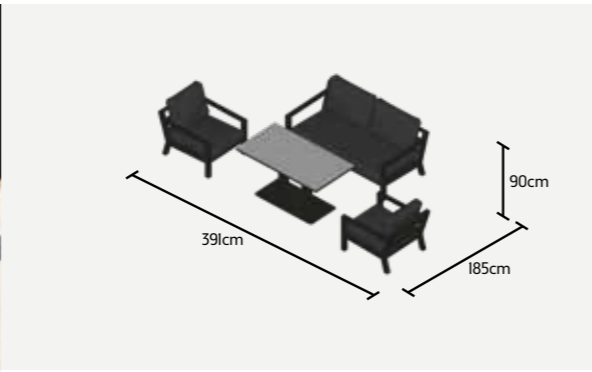

CERAMIC

ADJUSTABLE
TABLE

TIMBER
LOUNGE SET

ALL WEATHER

ALUMINIUM

TIMBER
CHAISE AND BENCH

TIMBER LOUNGE SETS

MEASUREMENTS REPRESENT THE SIZE WITH 20CM BETWEEN THE ELEMENTS

CORNER SET

LIFE PROTECTION COVER 04 + 06 + 32
DECO CUSHION 35x45 cm - 4x DECO CUSHION 45x45 cm - 3x

CORNER SET WITH HIGH ARM

LIFE PROTECTION COVER 10 + 32
DECO CUSHION 35x45 cm - 6x

LOUNGE SET

LIFE PROTECTION COVER 46
DECO CUSHION 35x45 cm - 4x

ELEMENTS

3-SEATER BENCH TIMBER L202 x D90 x H90 cm 	2,5-SEATER BENCH TIMBER L171 x D90 x H90 cm 	OPEN BENCH RIGHT TIMBER L132 x D90 x H90 cm 	OPEN BENCH LEFT TIMBER L132 x D90 x H90 cm 	BENCH RIGHT HIGH TIMBER L132 x D90 x H90 cm 	BENCH LEFT HIGH TIMBER L132 x D90 x H90 cm
EXTENSION TIMBER L63 x D90 x H90 cm 	ARMCHAIR TIMBER L75 x D90 x H90 cm 	CHAISE LEFT TIMBER L78 x D177 x H90 cm 	CHAISE RIGHT TIMBER L78 x D177 x H90 cm 	CORNER TIMBER L90 x D90 x H90 cm 	COMFORT CORNER TIMBER L131 x D131 x H90 cm
HALF FOOTSTOOL TIMBER L69 x D35 x H40 cm 	SIDE TABLE PULL OVER L42 x D87 x H46 cm 	SIDE TABLE TIMBER L20 x D78 x H40 cm 	COFFEE TABLE CONCEPT L140 x W75 x H37 cm 	COFFEE TABLE CONCEPT L90 x W90 x H37 cm 	COFFEE TABLE TIMBER - ADJUSTABLE L140 x W75 x H48-74 cm
COFFEE TABLE ZEB - ADJUSTABLE L140 x W75 x H48/74 cm 	COFFEE TABLE ZEB - ADJUSTABLE L90 x W90 x H48/74 cm 				