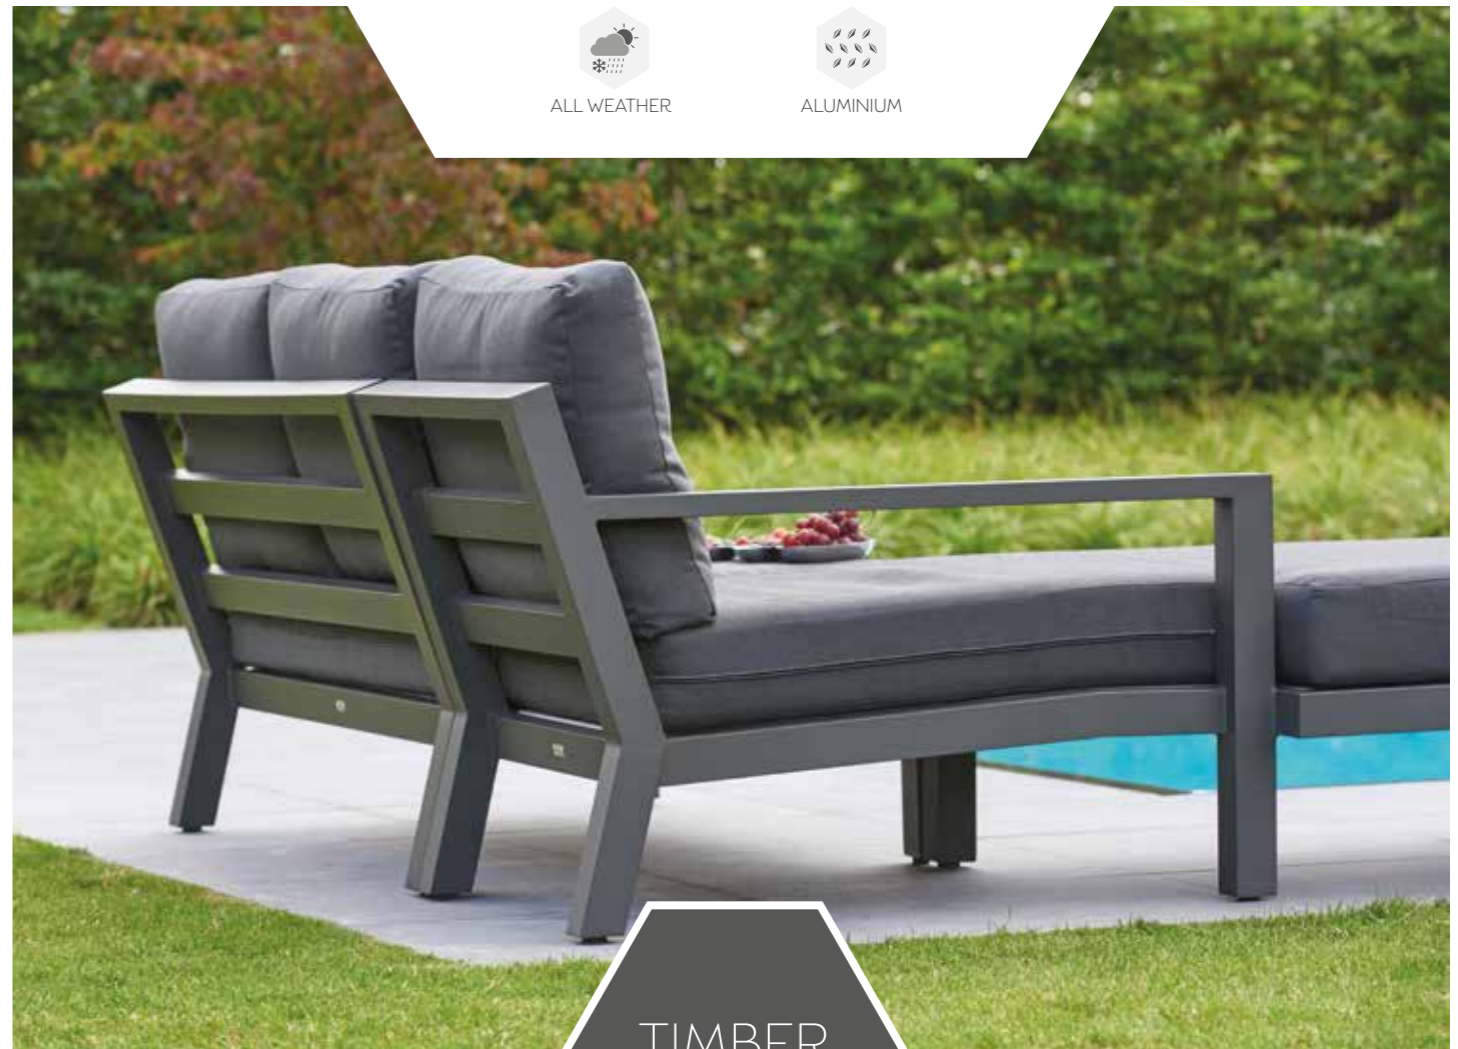

TIMBER LOUNGE

- ALL WEATHER
- ALUMINIUM
- SPRAYSTONE
- ADJUSTABLE TABLE

TIMBER
CORNER SET

HEIGHT
ADJUSTABLE

- ALL WEATHER
- ALUMINIUM
- CERAMIC

TIMBER
CORNER SET WITH HIGH ARM

ALL WEATHER

ALUMINIUM

CERAMIC

ADJUSTABLE
TABLE

TIMBER
LOUNGE SET

ALL WEATHER

ALUMINIUM

TIMBER
CHAISE AND BENCH

TIMBER LOUNGE SETS

MEASUREMENTS REPRESENT THE SIZE WITH 20CM BETWEEN THE ELEMENTS