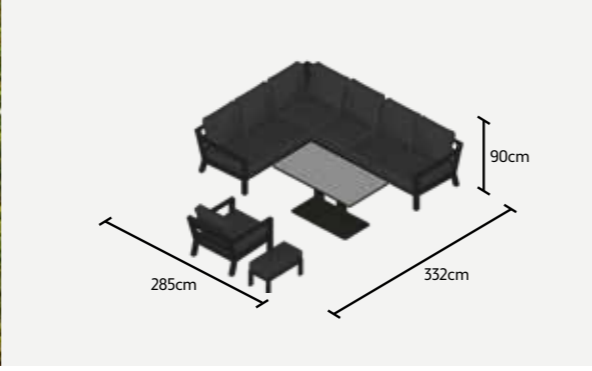

CERAMIC

ADJUSTABLE
TABLE

TIMBER
LOUNGE SET

ALL WEATHER

ALUMINIUM

TIMBER
CHAISE AND BENCH

TIMBER LOUNGE SETS

MEASUREMENTS REPRESENT THE SIZE WITH 20CM BETWEEN THE ELEMENTS

CORNER SET

LIFE PROTECTION COVER 04 + 06 + 32
DECO CUSHION 35x45 cm - 4x DECO CUSHION 45x45 cm - 3x

CORNER SET WITH HIGH ARM

LIFE PROTECTION COVER 10 + 32
DECO CUSHION 35x45 cm - 6x

LOUNGE SET

LIFE PROTECTION COVER 46
DECO CUSHION 35x45 cm - 4x

ELEMENTS

3-SEATER BENCH TIMBER L202 x D90 x H90 cm 	2,5-SEATER BENCH TIMBER L171 x D90 x H90 cm 	OPEN BENCH RIGHT TIMBER L132 x D90 x H90 cm 	OPEN BENCH LEFT TIMBER L132 x D90 x H90 cm 	BENCH RIGHT HIGH TIMBER L132 x D90 x H90 cm 	BENCH LEFT HIGH TIMBER L132 x D90 x H90 cm
EXTENSION TIMBER L63 x D90 x H90 cm 	ARMCHAIR TIMBER L75 x D90 x H90 cm 	CHAISE LEFT TIMBER L78 x D177 x H90 cm 	CHAISE RIGHT TIMBER L78 x D177 x H90 cm 	CORNER TIMBER L90 x D90 x H90 cm 	COMFORT CORNER TIMBER L131 x D131 x H90 cm
HALF FOOTSTOOL TIMBER L69 x D35 x H40 cm 	SIDE TABLE PULL OVER L42 x D87 x H46 cm 	SIDE TABLE TIMBER L20 x D78 x H40 cm 	COFFEE TABLE CONCEPT L140 x W75 x H37 cm 	COFFEE TABLE CONCEPT L90 x W90 x H37 cm 	COFFEE TABLE TIMBER - ADJUSTABLE L140 x W75 x H48-74 cm
COFFEE TABLE ZEB - ADJUSTABLE L140 x W75 x H48/74 cm 	COFFEE TABLE ZEB - ADJUSTABLE L90 x W90 x H48/74 cm 				