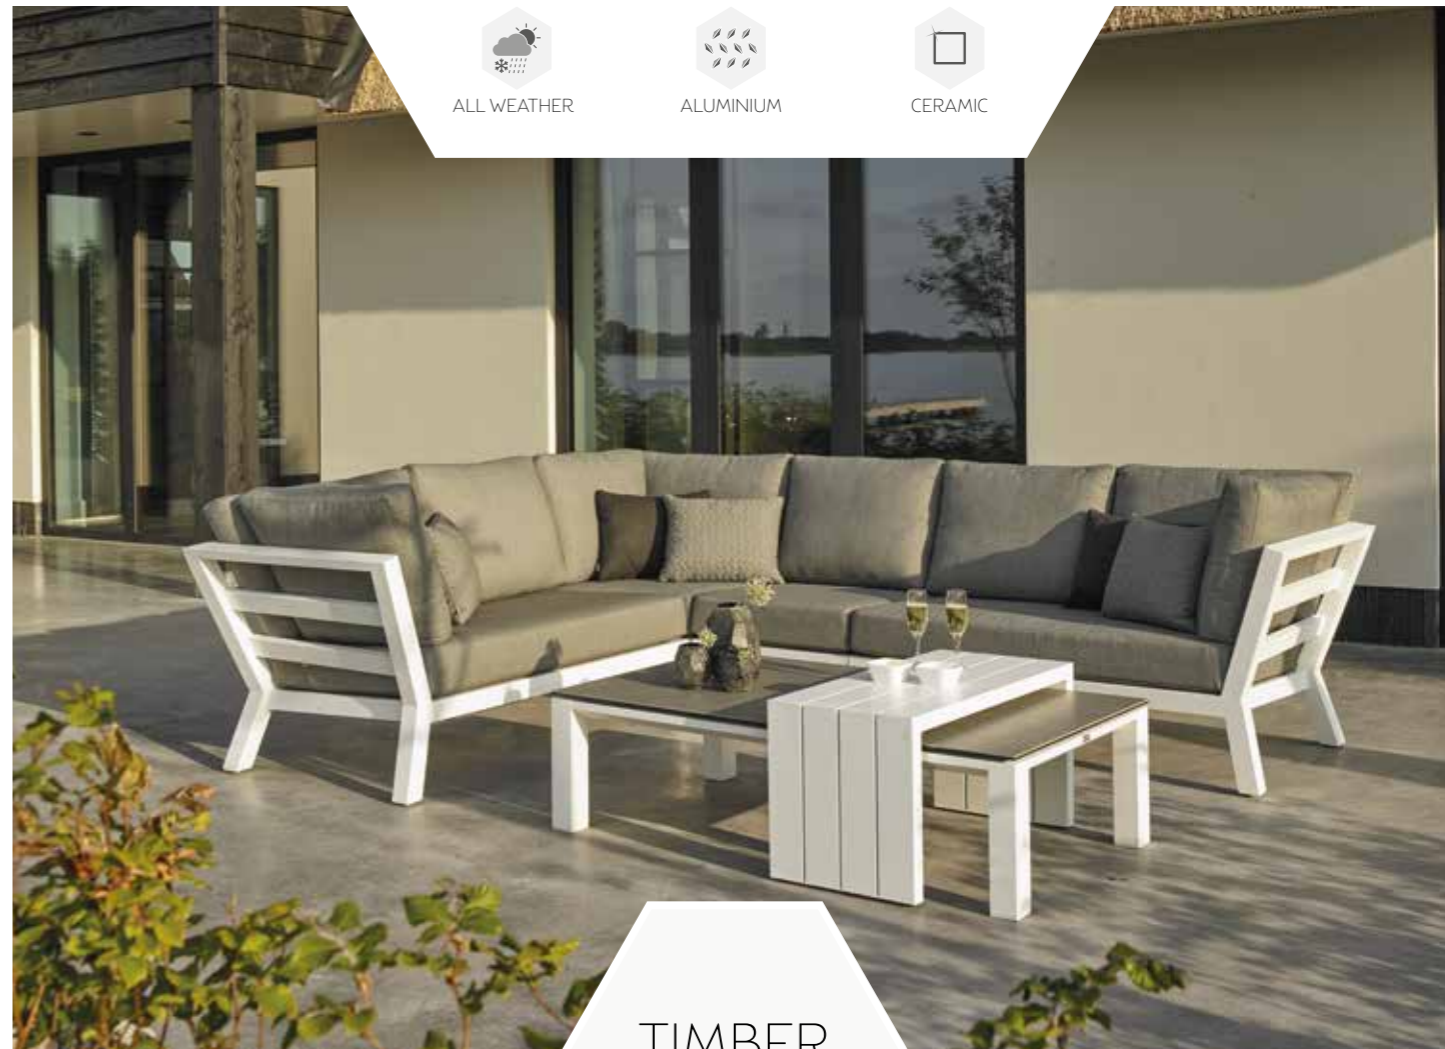

TIMBER LOUNGE

- ALL WEATHER
- ALUMINIUM
- SPRAYSTONE
- ADJUSTABLE TABLE

TIMBER
CORNER SET

HEIGHT
ADJUSTABLE

- ALL WEATHER
- ALUMINIUM
- CERAMIC

TIMBER
CORNER SET WITH HIGH ARM

ALL WEATHER

ALUMINIUM

CERAMIC

ADJUSTABLE
TABLE

TIMBER
LOUNGE SET

ALL WEATHER

ALUMINIUM

TIMBER
CHAISE AND BENCH

TIMBER LOUNGE SETS

MEASUREMENTS REPRESENT THE SIZE WITH 20CM BETWEEN THE ELEMENTS