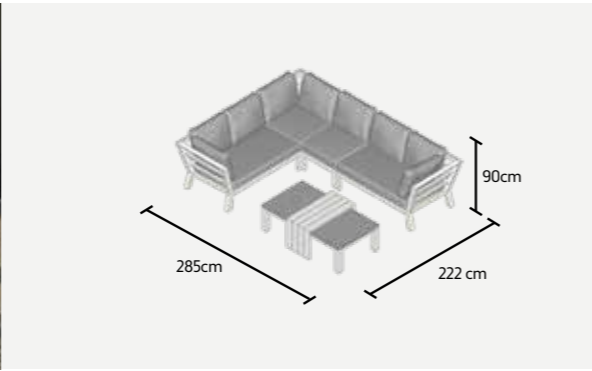

CERAMIC

ADJUSTABLE
TABLE

TIMBER
LOUNGE SET

ALL WEATHER

ALUMINIUM

TIMBER
CHAISE AND BENCH

TIMBER LOUNGE SETS

MEASUREMENTS REPRESENT THE SIZE WITH 20CM BETWEEN THE ELEMENTS

CORNER SET

LIFE PROTECTION COVER 04 + 06 + 32
DECO CUSHION 35x45 cm - 4x DECO CUSHION 45x45 cm - 3x

CORNER SET WITH HIGH ARM

LIFE PROTECTION COVER 10 + 32
DECO CUSHION 35x45 cm - 6x

LOUNGE SET

LIFE PROTECTION COVER 46
DECO CUSHION 35x45 cm - 4x

ELEMENTS

3-SEATER BENCH TIMBER L202 x D90 x H90 cm 	2,5-SEATER BENCH TIMBER L171 x D90 x H90 cm 	OPEN BENCH RIGHT TIMBER L132 x D90 x H90 cm 	OPEN BENCH LEFT TIMBER L132 x D90 x H90 cm 	BENCH RIGHT HIGH TIMBER L132 x D90 x H90 cm 	BENCH LEFT HIGH TIMBER L132 x D90 x H90 cm
EXTENSION TIMBER L63 x D90 x H90 cm 	ARMCHAIR TIMBER L75 x D90 x H90 cm 	CHAISE LEFT TIMBER L78 x D177 x H90 cm 	CHAISE RIGHT TIMBER L78 x D177 x H90 cm 	CORNER TIMBER L90 x D90 x H90 cm 	COMFORT CORNER TIMBER L131 x D131 x H90 cm
HALF FOOTSTOOL TIMBER L69 x D35 x H40 cm 	SIDE TABLE PULL OVER L42 x D87 x H46 cm 	SIDE TABLE TIMBER L20 x D78 x H40 cm 	COFFEE TABLE CONCEPT L140 x W75 x H37 cm 	COFFEE TABLE CONCEPT L90 x W90 x H37 cm 	COFFEE TABLE TIMBER - ADJUSTABLE L140 x W75 x H48-74 cm
COFFEE TABLE ZEB - ADJUSTABLE L140 x W75 x H48/74 cm 	COFFEE TABLE ZEB - ADJUSTABLE L90 x W90 x H48/74 cm 				