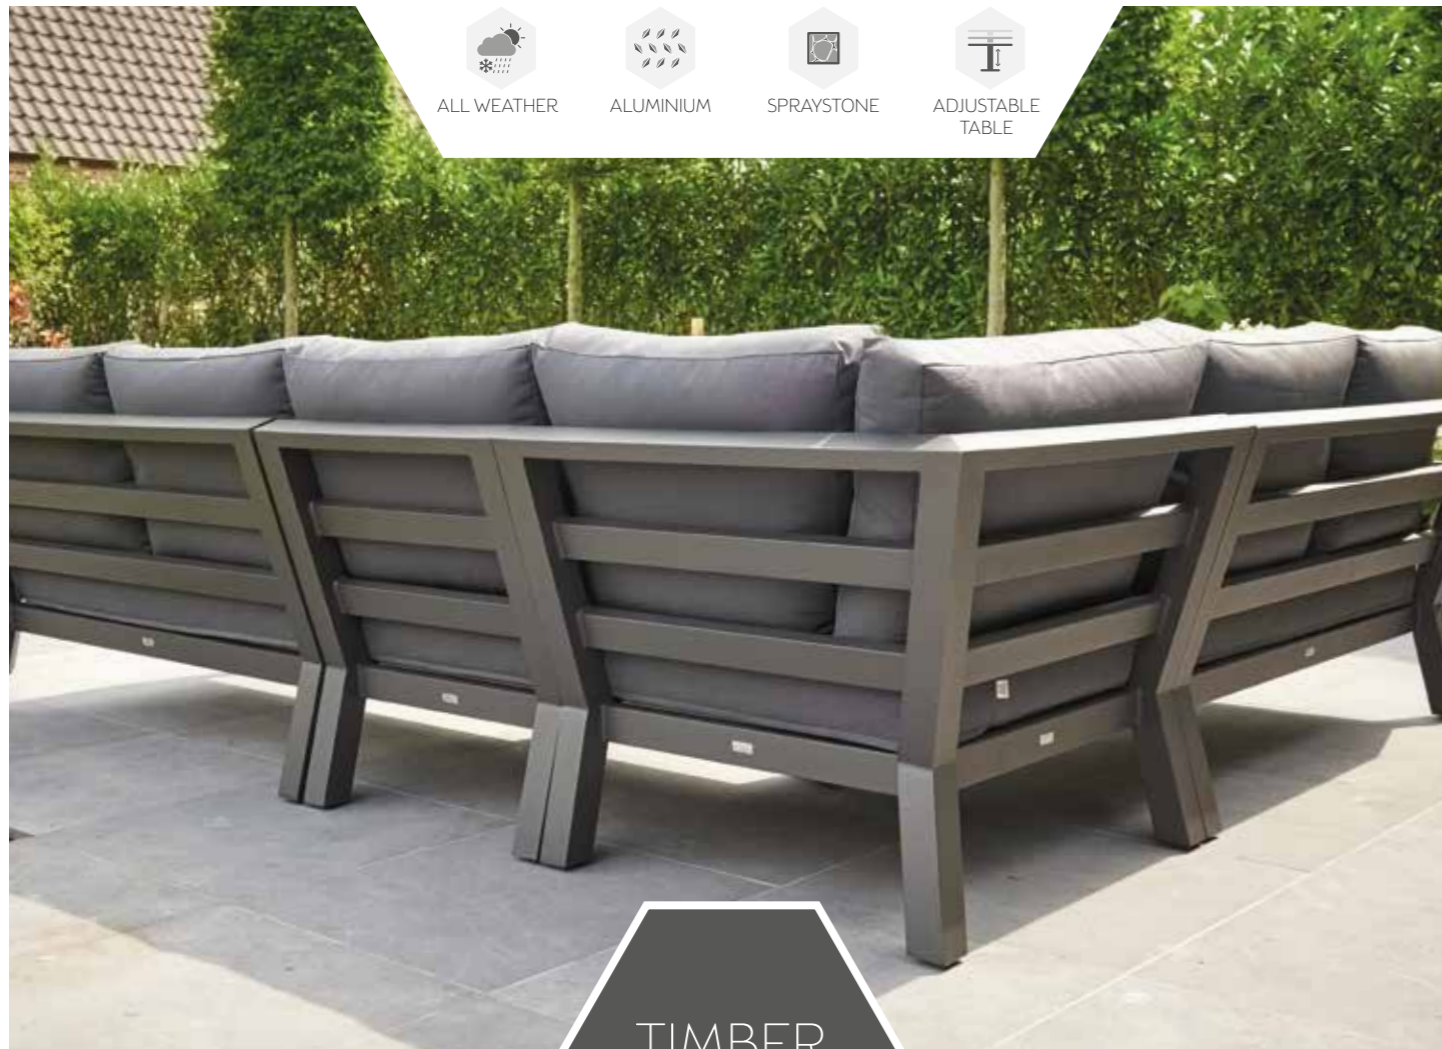

TIMBER LOUNGE

- ALL WEATHER
- ALUMINIUM
- SPRAYSTONE
- ADJUSTABLE TABLE

TIMBER
CORNER SET

HEIGHT
ADJUSTABLE

- ALL WEATHER
- ALUMINIUM
- CERAMIC

TIMBER
CORNER SET WITH HIGH ARM

ALL WEATHER

ALUMINIUM

CERAMIC

ADJUSTABLE
TABLE

TIMBER
LOUNGE SET

ALL WEATHER

ALUMINIUM

TIMBER
CHAISE AND BENCH

TIMBER LOUNGE SETS

MEASUREMENTS REPRESENT THE SIZE WITH 20CM BETWEEN THE ELEMENTS

ELEMENTS

3-SEATER BENCH TIMBER L202 x D90 x H90 cm 	2,5-SEATER BENCH TIMBER L171 x D90 x H90 cm 	OPEN BENCH RIGHT TIMBER L132 x D90 x H90 cm 	OPEN BENCH LEFT TIMBER L132 x D90 x H90 cm 	BENCH RIGHT HIGH TIMBER L132 x D90 x H90 cm 	BENCH LEFT HIGH TIMBER L132 x D90 x H90 cm
EXTENSION TIMBER L63 x D90 x H90 cm 	ARMCHAIR TIMBER L75 x D90 x H90 cm 	CHAISE LEFT TIMBER L78 x D177 x H90 cm 	CHAISE RIGHT TIMBER L78 x D177 x H90 cm 	CORNER TIMBER L90 x D90 x H90 cm 	COMFORT CORNER TIMBER L131 x D131 x H90 cm
HALF FOOTSTOOL TIMBER L69 x D35 x H40 cm 	SIDE TABLE PULL OVER L42 x D87 x H46 cm 	SIDE TABLE TIMBER L20 x D78 x H40 cm 	COFFEE TABLE CONCEPT L140 x W75 x H37 cm 	COFFEE TABLE CONCEPT L90 x W90 x H37 cm 	COFFEE TABLE TIMBER - ADJUSTABLE L140 x W75 x H48-74 cm
COFFEE TABLE ZEB - ADJUSTABLE L140 x W75 x H48/74 cm 	COFFEE TABLE ZEB - ADJUSTABLE L90 x W90 x H48/74 cm 				