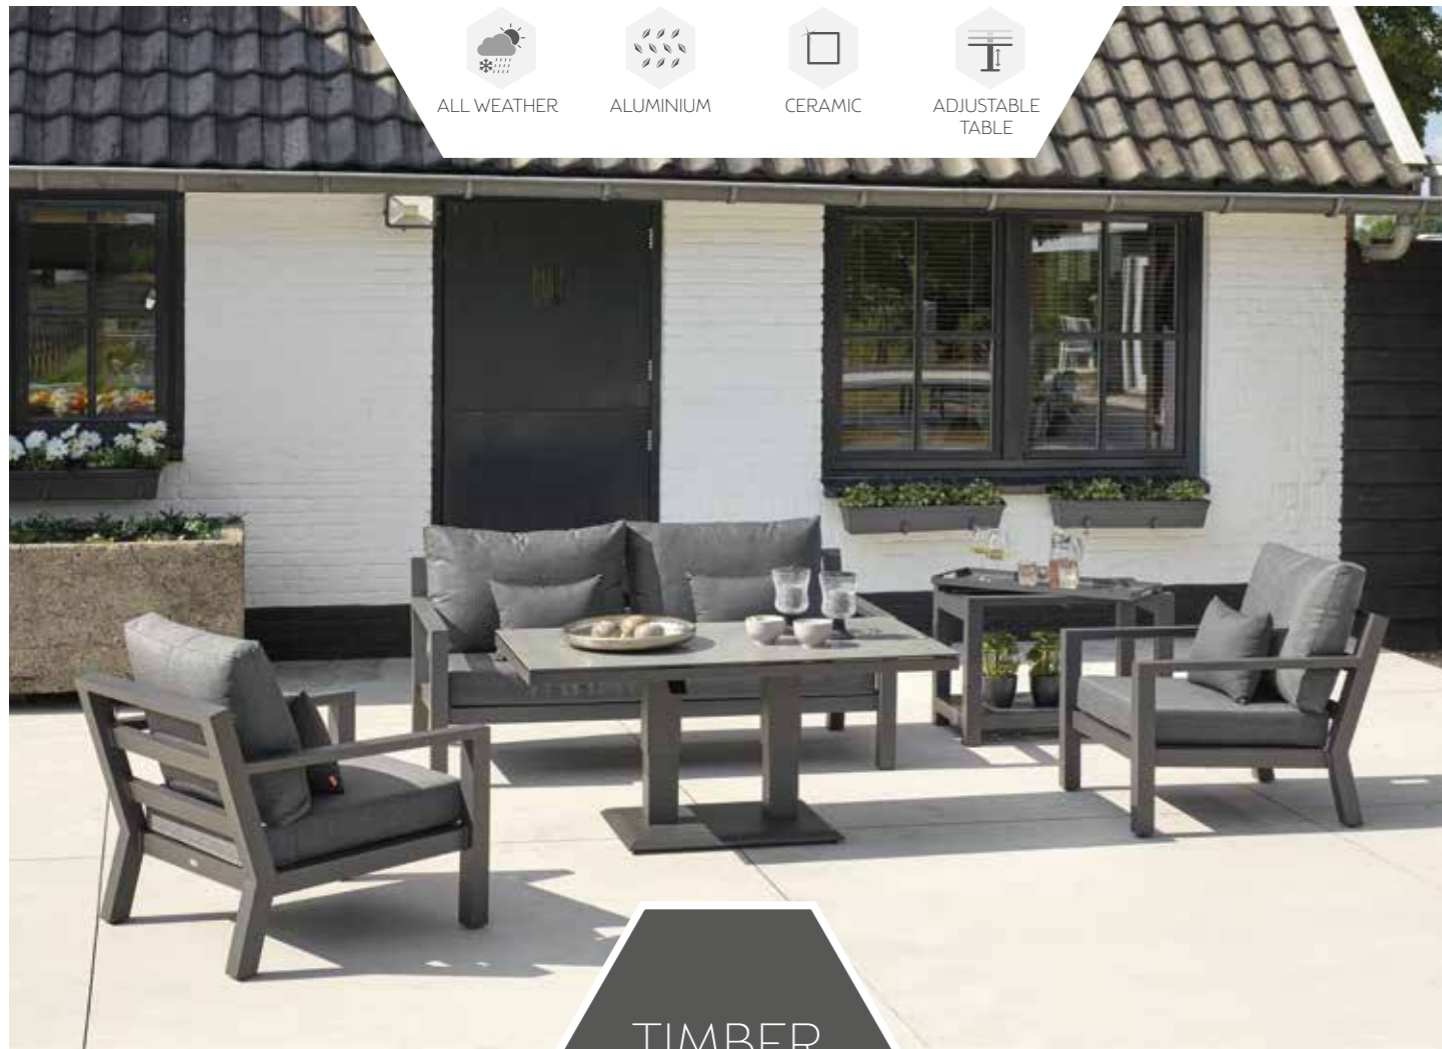

TIMBER LOUNGE

- ALL WEATHER
- ALUMINIUM
- SPRAYSTONE
- ADJUSTABLE TABLE

TIMBER
CORNER SET

HEIGHT
ADJUSTABLE

- ALL WEATHER
- ALUMINIUM
- CERAMIC

TIMBER
CORNER SET WITH HIGH ARM

ALL WEATHER

ALUMINIUM