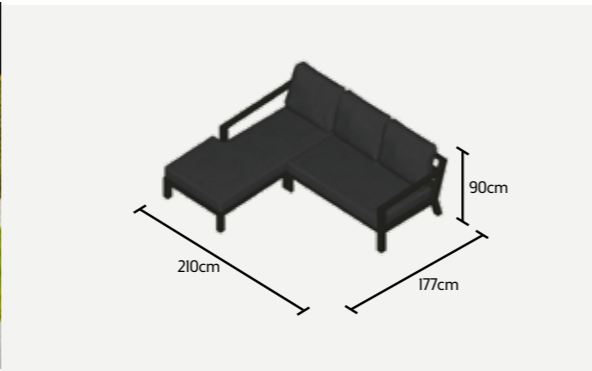

CERAMIC

ADJUSTABLE
TABLE

TIMBER
LOUNGE SET

ALL WEATHER

ALUMINIUM

TIMBER
CHAISE AND BENCH

TIMBER LOUNGE SETS

MEASUREMENTS REPRESENT THE SIZE WITH 20CM BETWEEN THE ELEMENTS

CORNER SET

LIFE PROTECTION COVER 04 + 06 + 32
DECO CUSHION 35x45 cm - 4x DECO CUSHION 45x45 cm - 3x

CORNER SET WITH HIGH ARM

LIFE PROTECTION COVER 10 + 32
DECO CUSHION 35x45 cm - 6x

LOUNGE SET

LIFE PROTECTION COVER 46
DECO CUSHION 35x45 cm - 4x

CHAISE RIGHT AND BENCH LEFT

LIFE PROTECTION COVER 2
DECO CUSHION 35x45 cm - 3x

TIMBER LOUNGE OVERVIEW

COMBINATIONS

LAVA		WHITE	
FRAME		FRAME	
LAVA ALUMINIUM		WHITE ALUMINIUM	
TABLE TOP			
ALL INFORMATION ABOUT THE TABLE TOPS CAN BE FOUND AT THE END OF THE CATALOGUE			
TEAK	CERAMIC	SPRAYSTONE	
ROBUST TEAK - CONCEPT	GREY TEAK - CONCEPT	CONCRETE LOOK CERAMIC	BLACK SPRAYSTONE
CUSHIONS			
ALL INFORMATION ON THE CUSHIONS CAN BE FOUND AT THE END OF THE CATALOGUE			

ELEMENTS

3-SEATER BENCH TIMBER L202 x D90 x H90 cm 	2,5-SEATER BENCH TIMBER L171 x D90 x H90 cm 	OPEN BENCH RIGHT TIMBER L132 x D90 x H90 cm 	OPEN BENCH LEFT TIMBER L132 x D90 x H90 cm 	BENCH RIGHT HIGH TIMBER L132 x D90 x H90 cm 	BENCH LEFT HIGH TIMBER L132 x D90 x H90 cm
EXTENSION TIMBER L63 x D90 x H90 cm 	ARMCHAIR TIMBER L75 x D90 x H90 cm 	CHAISE LEFT TIMBER L78 x D177 x H90 cm 	CHAISE RIGHT TIMBER L78 x D177 x H90 cm 	CORNER TIMBER L90 x D90 x H90 cm 	COMFORT CORNER TIMBER L131 x D131 x H90 cm
HALF FOOTSTOOL TIMBER L69 x D35 x H40 cm 	SIDE TABLE PULL OVER L42 x D87 x H46 cm 	SIDE TABLE TIMBER L20 x D78 x H40 cm 	COFFEE TABLE CONCEPT L140 x W75 x H37 cm 	COFFEE TABLE CONCEPT L90 x W90 x H37 cm 	COFFEE TABLE TIMBER - ADJUSTABLE L140 x W75 x H48-74 cm
COFFEE TABLE ZEB - ADJUSTABLE L140 x W75 x H48/74 cm 	COFFEE TABLE ZEB - ADJUSTABLE L90 x W90 x H48/74 cm 				