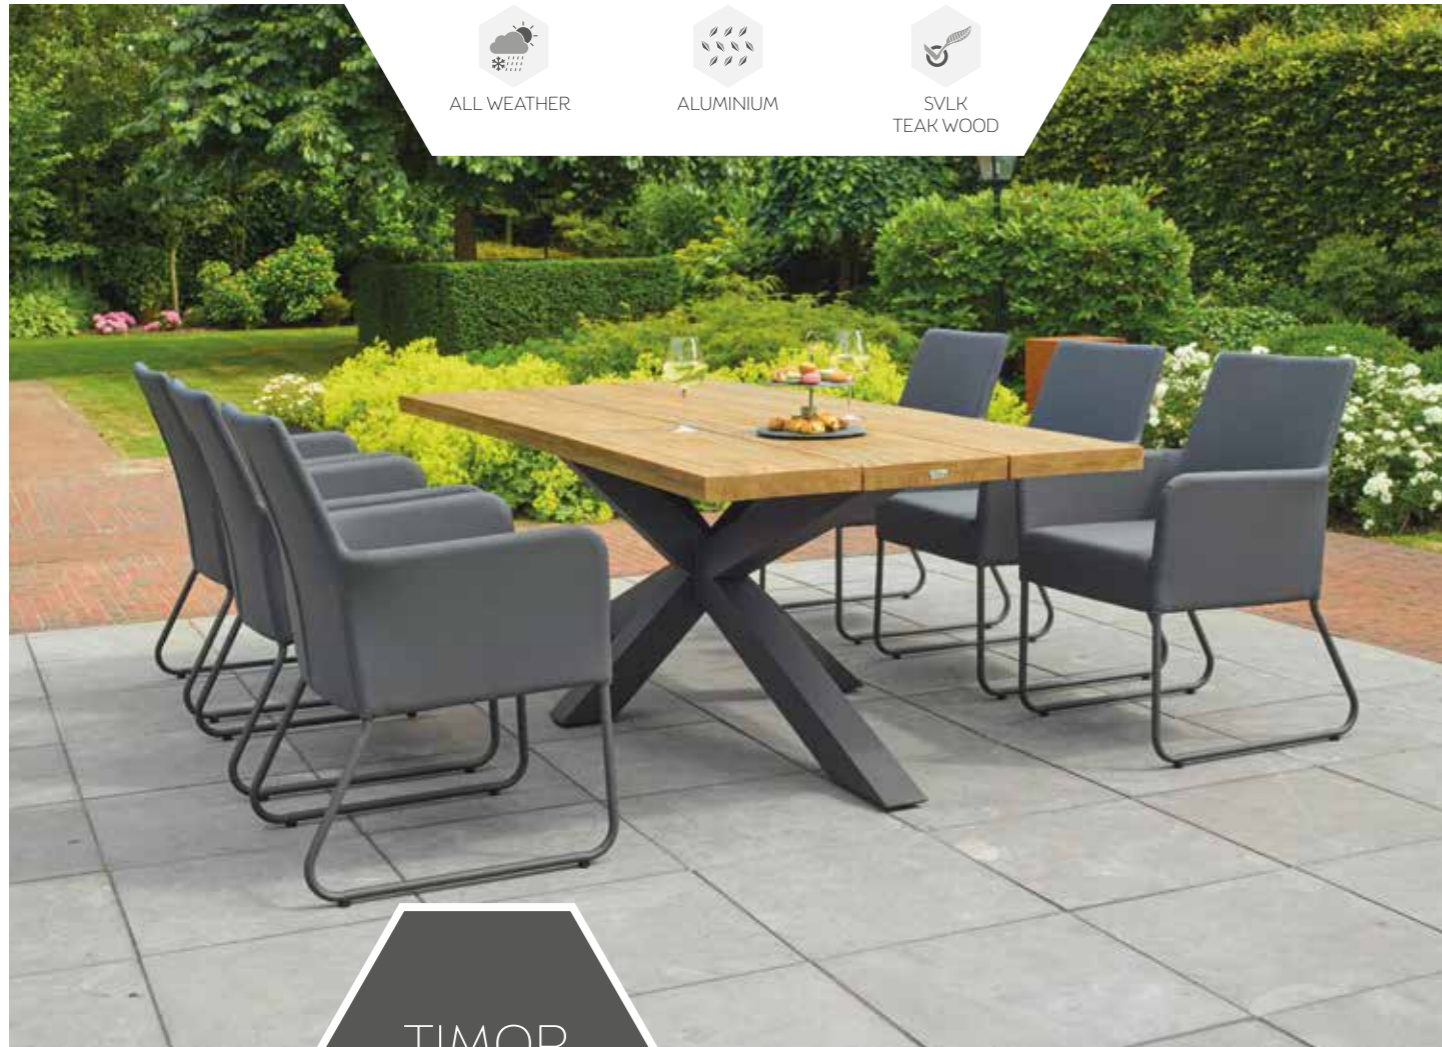

# TIMOR DINING

AVAILABLE WITH  
OVAL SHAPED TOP

ALL WEATHER

ALUMINIUM

SVLK  
TEAK WOOD

TIMOR  
SENSE CHAIR

ALL WEATHER

ALUMINIUM

SVLK  
TEAK WOOD

TIMOR  
BLIXUM CHAIR

ALL WEATHER

ALUMINIUM

SVLK  
TEAKWOOD

TIMOR  
SENSE CHAIR