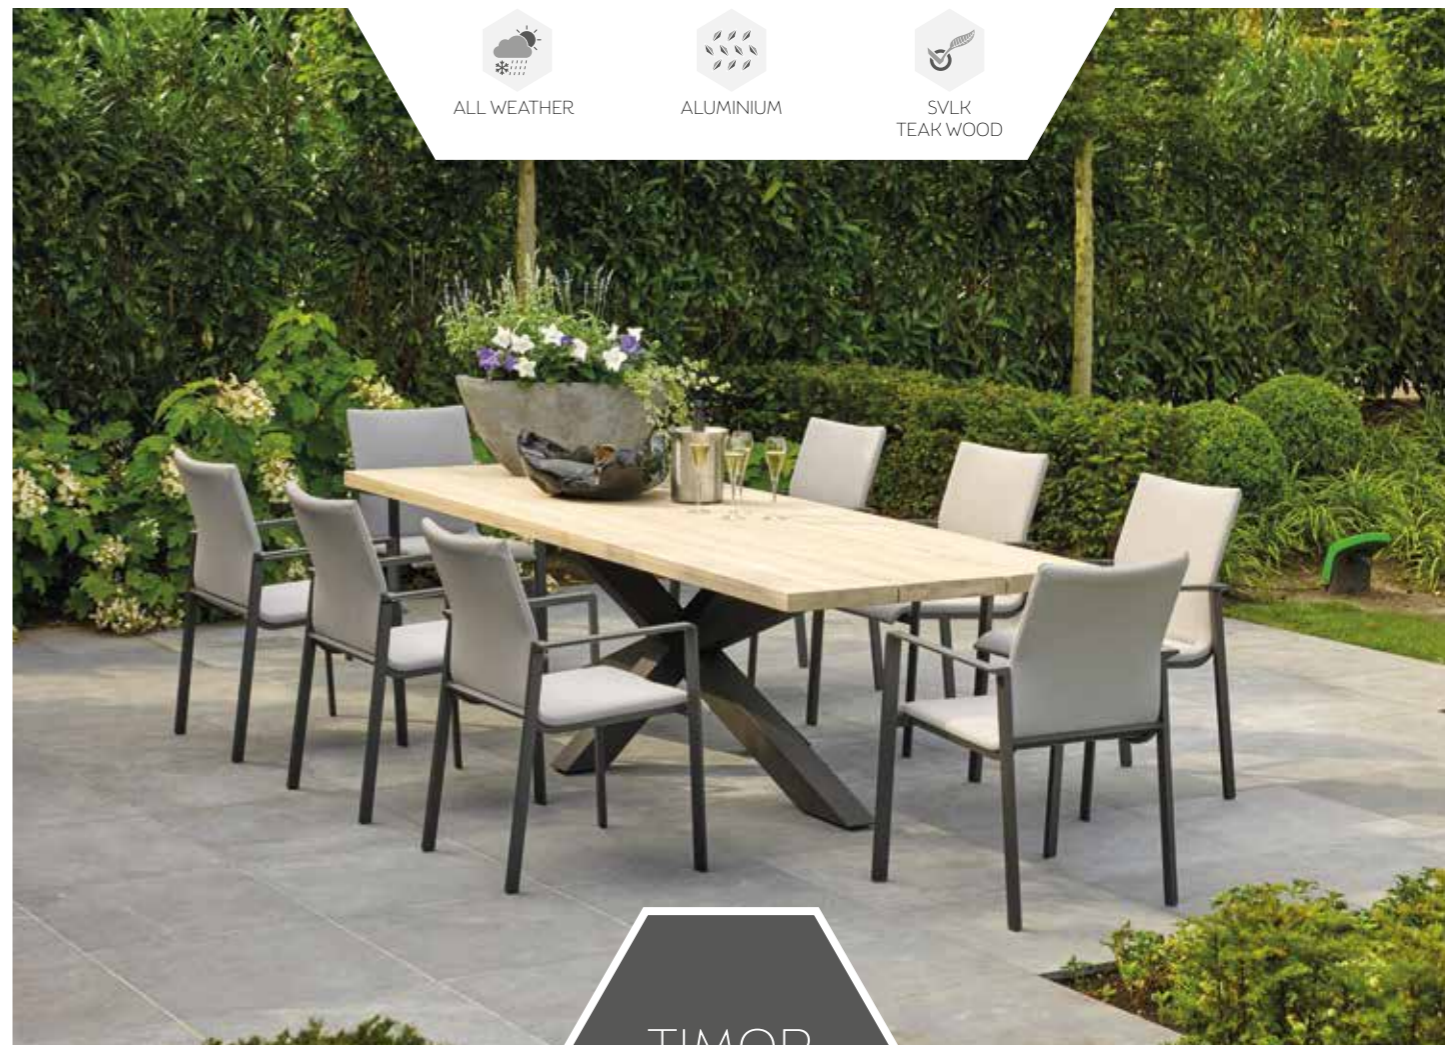

ALL WEATHER

ALUMINIUM

SVLK
TEAKWOOD

TIMOR
SENSE CHAIR