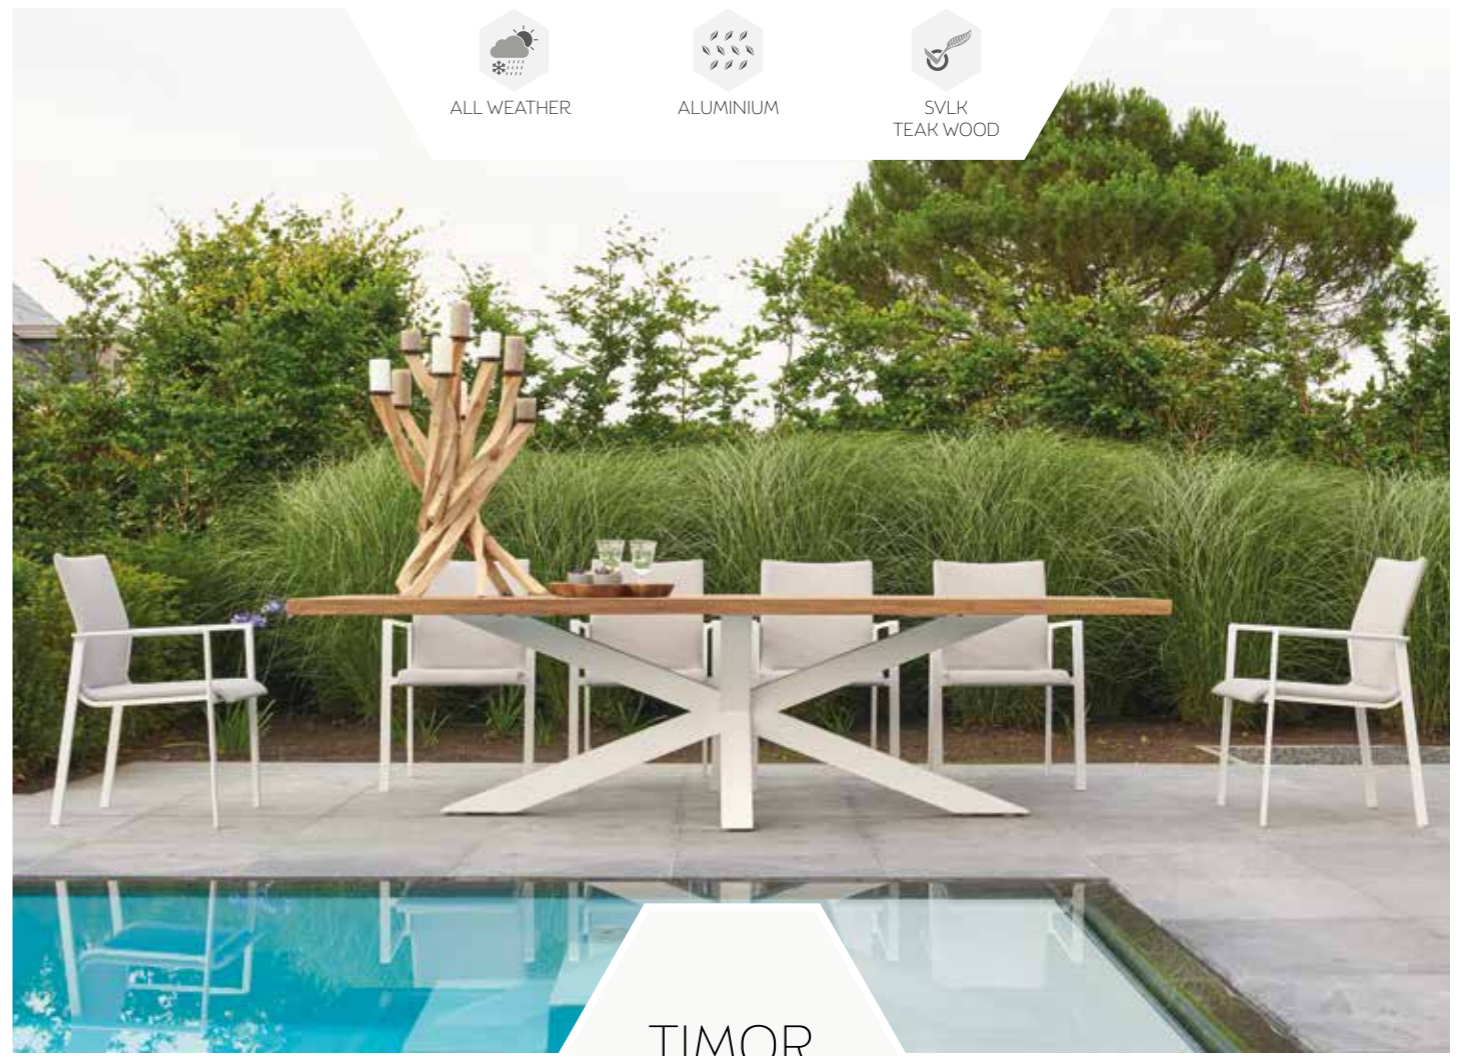

# TIMOR DINING

AVAILABLE WITH  
OVAL SHAPED TOP

ALL WEATHER

ALUMINIUM

SVLK  
TEAK WOOD

TIMOR  
SENSE CHAIR

ALL WEATHER

ALUMINIUM

SVLK  
TEAK WOOD

TIMOR  
BLIXUM CHAIR

ALL WEATHER

ALUMINIUM

SVLK  
TEAKWOOD

TIMOR  
SENSE CHAIR